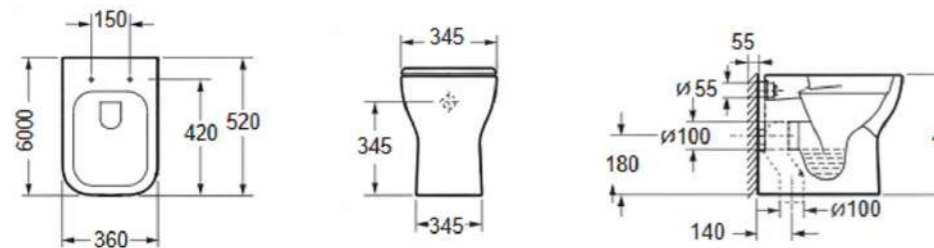

Coupled Ceramic Toilet Back-To Wall Rimless (Special Toilet)

CODE: CT10182AR
D630*W360*H450mm

Technical Specifications
Flush volume: 4/6L
Flush technology: Rimless
Seat cover material: UF seat cover
Seat cover functions: Soft-closing
Installation screws: Included
Seat cover features: Quick release model
Outlet Type: Wall/Floor-outlet drainage