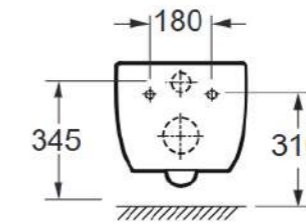

Wall-Hung Rimless Ceramic Toilet

CODE: CH10190LXR

D540*W360*H400mm

Technical Specifications

Installation Type: Wall-hung

Flush volume: 3/4.5L

Flush technology: UltraVortex

Shape: Round

Overflow Hole Type: Round

Faucet Hole: Single tap hole