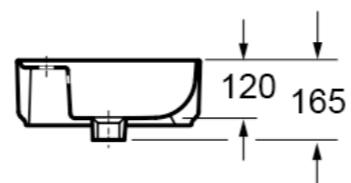

LW1827

**Ceramic Counter Basin
Without Overflow Hole**
CODE: LW1827
450*430mm

Technical Specifications
Installation Type: On countertop
Tap Hole: Single tap hole
Installation Screws: Not included