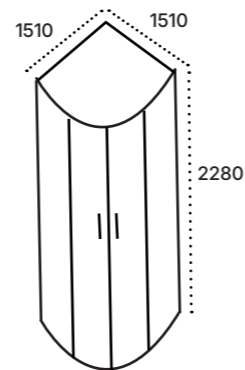

3 in 1 Steam Room With Fittings Complete
1510*1510*2280mm
MODEL:Y842 (2)

Specification and Key Features

Door Type: Sliding door
Material: Tempered glass, Aluminium alloy
Glass Thickness: 6mm, 8mm or as customer's requirements

Shower base, Shower head, Star light
Fan, Speaker, Touchscreen control panel
Blue tooth, auctet, Galss shelf
Hand shower, Steam system, Foot massager
Body massager, Radio, LED light,Seat, Back pillow

2 in 1 Steam Room
1045*1045*2200mm
MODEL: Y811-1

Specifications
Material Aluminium frame with acrylic
Glass 6mm tempered glass
Configuration:
steam room,3000w steam engine
acrylic shower base
back massage

foot massage,shower mixer,drain
computer control panel,exhaust fan
overhead light,radio, speaker
Mirror,Massage jet,Seat,
,Head shower,Faucet
Hi-Fi System,Roof lamp,Handle
Star Background Lamp