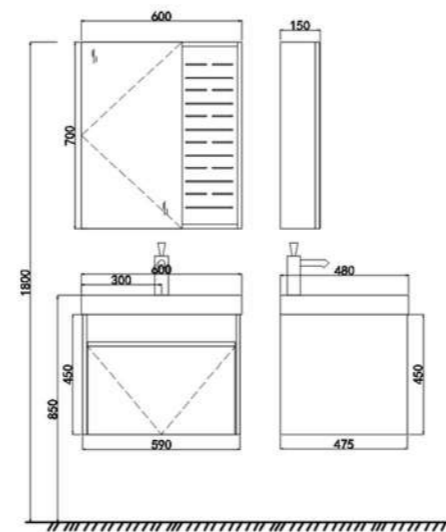

BC2075-600

Bathroom Cabinet

CODE: BC2075-600
590 * 475 * 450mm

Specification:
Main cabinet: Plywood with melamine finishing, wood slider with soft closing with Oak color
Basin white artificial stone basin
Mirror : LED light, Touch on/off with Antfog with Adjustable Led color temperature:3000-6000K
Installation: Wall Hug
Dimensions:
Basin: 600 * 480 * 225mm
Main cabinet: 590 * 475 * 450mm
Mirror cabinet: 600 * 150 * 700mm