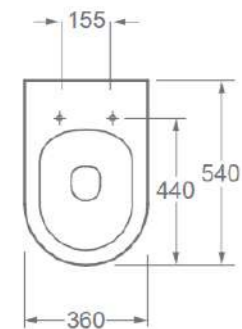

Floor Standing Rimless Ceramic Toilet

CODE: CB10180AR

D540*W360*H400mm

Technical Specifications
Flush volume: 4/6L
Flush technology: Rimless
Seat cover material: UF seat cover
Seat cover functions: Soft-closing
Installation screws: Included
Seat cover features: Quick release model
Outlet Type: Wall/Floor-outlet drainage