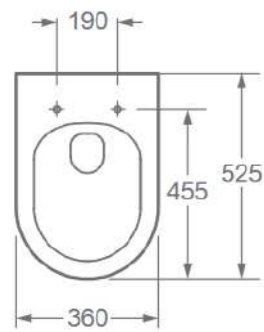

CODE: 10180 (series)

Wall-Hung Rimless Ceramic Toilet

CODE: CH10180R

D525*W360*H355mm

Technical Specifications
 Flush volume: 4/6L
 Flush technology: Rimless
 Seat cover material: UF seat cover
 Seat cover functions: Soft-closing
 Installation screws: Included
 Seat cover features: Quick release model
 Outlet Type: Wall-outlet drainage