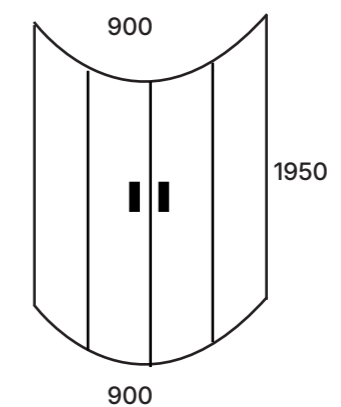

Shower enclosure with Tray

CODE: N10812

Dimensions:1000*1000*1950mm

Technical specifications

Material: Safety tempered glass

Frame: Corrosion-resistant polished aluminium

Waterproof: Passed multi waterproof test

Easy to install, the enclosure includes full installation instructions and all necessary fixings.