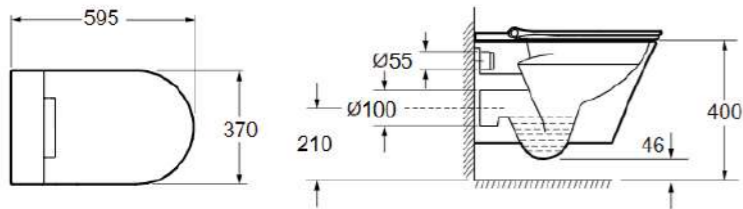

SMART TOILETS

CODE: CT 7205A and UH10882 (series)

Wall-hung Rimless Ceramic Smart Toilet with Vortex Flushing System

CODE: CH1088ZR
D595*W370*H400mm

Technical Specifications
Control method: Simple knob control
Seat cover features: 90° quick release
Flush technology: Rimless
Rated voltage: AC 220-240V
Rated frequency: 50/60Hz
Applicable water pressure range: 0.07~0.75Mpa (0.7~7.5Bar)
Heating type: Instant heating type
Temperature of warm water: 31~39 °C
Warm air temperature: 40-55 °C
Nozzle positions: 5 settings
Waterproof grade: IPX4