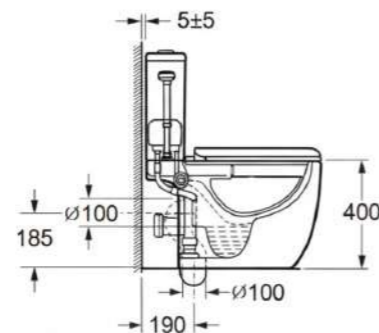

Coupled Ceramic Toilet Semi Back-To Wall Rimless with Vortex Flushing System

CODE: CT10190LXR

D650*W360*H400mm

Technical Specifications
Flush volume: 3/4.5L
Flush technology: UltraVortex
Seat cover material: UF seat cover
Seat cover functions: Soft-closing
Seat cover features: Quick release model
Installation screws: Included