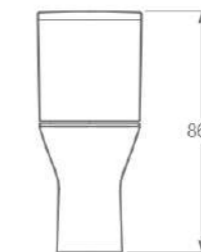

Coupled Ceramic Toilet Semi Back-To Wall Rimless

CODE: CT10180ACR

D655*W360*H400mm

Technical Specifications
Flush volume: 4/6L
Flush technology: Rimless
Seat cover material: UF seat cover
Seat cover functions: Soft-closing
Installation screws: Included
Seat cover features: Quick release model
Outlet Type: Wall/Floor-outlet drainage