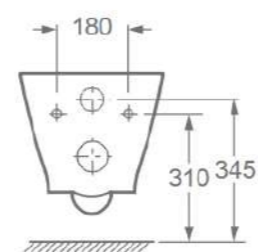

CODE: 10180 (series)

Wall-Hung Rimless Ceramic Toilet

CODE: CH10180R

D525*W360*H355mm

Technical Specifications
 Flush volume: 4/6L
 Flush technology: Rimless
 Seat cover material: UF seat cover
 Seat cover functions: Soft-closing
 Installation screws: Included
 Seat cover features: Quick release model
 Outlet Type: Wall-outlet drainage