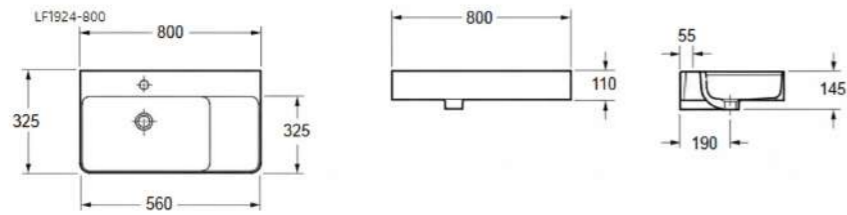

Ceramic Counter Basin

CODE: LF1924-600
D600*W310*H145mm

Technical Specifications
Installation Type: Vanity
Shape: Square
Tap Hole: Single tap hole

Ceramic Counter Basin

CODE: LF1924-800
D800*W460*H145mm

Technical Specifications
Installation Type: Vanity
Shape: Square
Tap Hole: Single tap hole