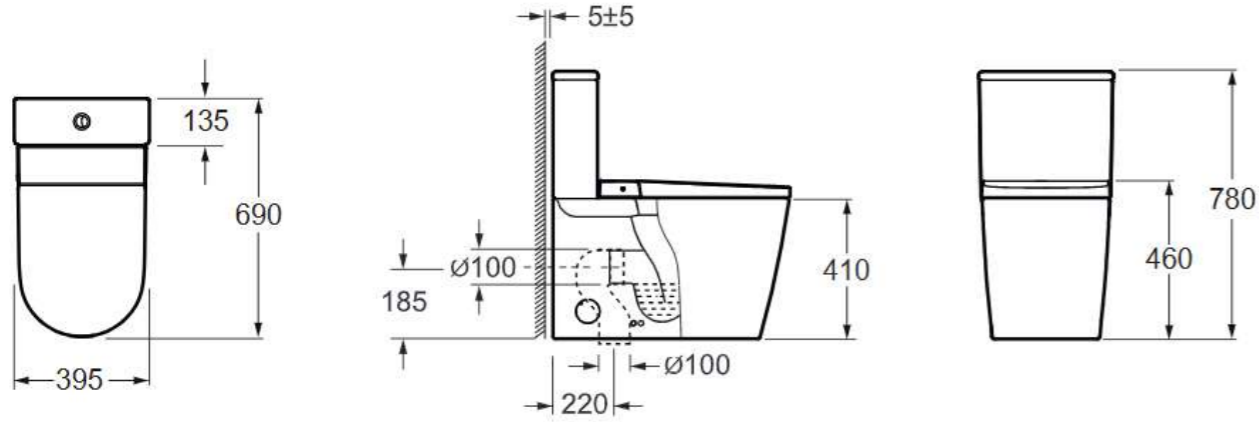

Coupled Back-To Wall Rimless Ceramic Smart Toilet with Vortex Flushing System

CODE:CT72405-A

D690*W395*H780mm

Technical Specifications
Control method: Button control
Seat cover features: 0-90° press removal
Flush technology: Vortex flush
Rated voltage: AC 220-240V
Rated frequency: 50/60Hz
Applicable water pressure range:
0.07~0.8Mpa(0.7~8Bar)
Heating type: Instant heating type
Temperature of warm water: Normal tempera-
ture/30/32/34/36/38 °C
Warm air temperature: Normal tempera-
ture/30/35/40/45/50 °C
Nozzle positions: 5 settings
Waterproof grade: IPX4