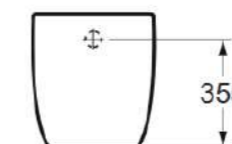

Floor Standing Rimless Ceramic Toilet

CODE: CB10190XR

D540*W360*H400mm

Technical Specifications

Flush volume: 3/4.5L

Flush technology: UltraVortex

Seat cover material: UF seat cover

Seat cover functions: Soft-closing

Seat cover features: Quick release model