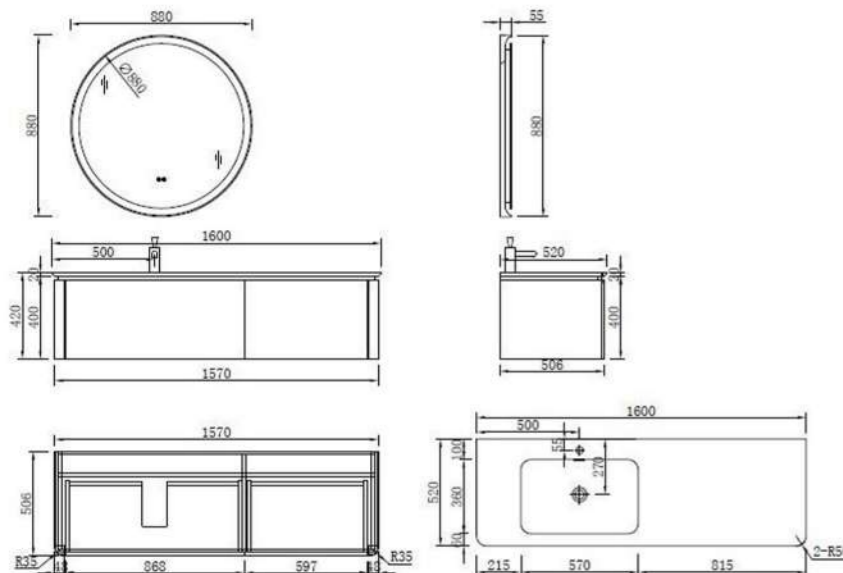

Bathroom Cabinet

CODE: BC9025A-1600
1580*510*380mm

Specifications:
Main cabinet specification: Two draw cabinet, plywood cabinet 16mm with melamine finishing
Mirror: 16mm with touch on/off light and anti-fog function with Adjustable Led color temperature:3000-6000K
Installation Wall Hug
Dimensions:
Basin: 1600*520*180mm
Main cabinet: 1580*510*380mm
Mirror: 1000*36*900mm