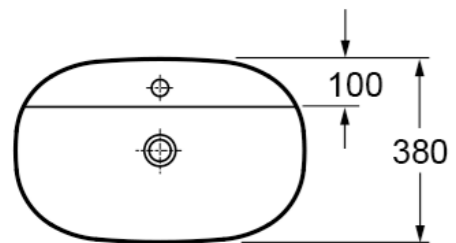

LW1827

**Ceramic Counter Basin
Without Overflow Hole**
CODE: LW1827
450*430mm

Technical Specifications
Installation Type: On countertop
Tap Hole: Single tap hole
Installation Screws: Not included