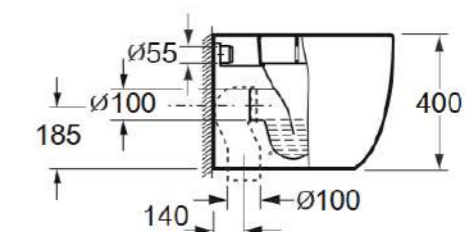

Floor Standing Rimless Ceramic Toilet

CODE: CB10190XR

D540*W360*H400mm

Technical Specifications

Flush volume: 3/4.5L

Flush technology: UltraVortex

Seat cover material: UF seat cover

Seat cover functions: Soft-closing

Seat cover features: Quick release model