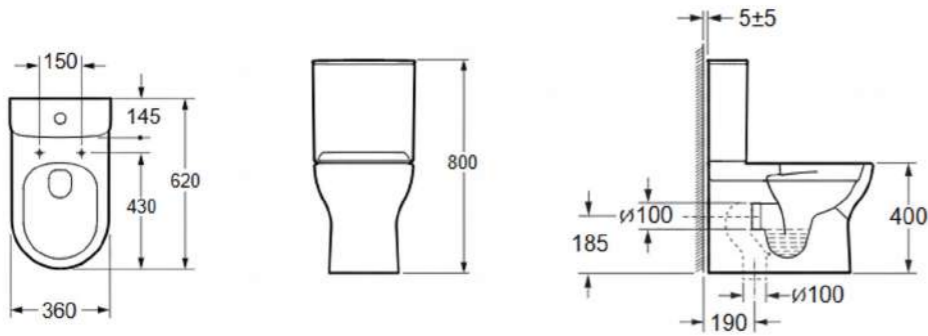

Coupled Ceramic Toilet Back-To Wall Rimless Ceramic Toilet with Vortex Flushing System (Special Toilet)

CODE: CT10178AR

D620*W360*H450mm

Technical Specifications

Flush volume: 3/4.5L

Flush technology: UltraVortex

Seat cover material: UF seat cover

Seat cover functions: Soft-closing

Seat cover features: Quick release model

Installation screws: Included