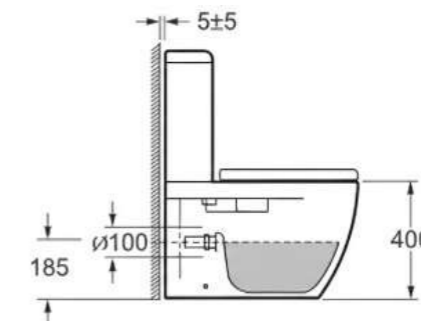

LEGEND

Its clear rectangular shape paired with rounded edges creates an elegant and complete product series. The carefully designed combination of square and round shapes is understated yet eye-catching, enabling it to blend in with the surrounding environment while also serving as the highlight of the bathroom.

CODE: 10100 (series)