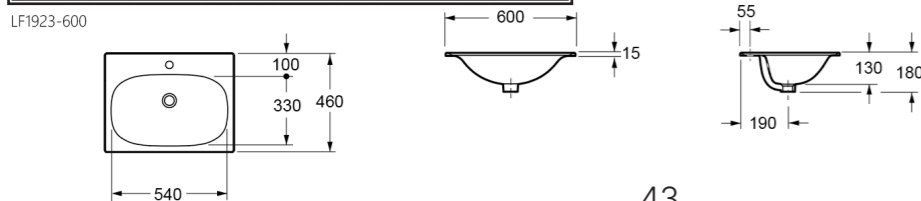

Ceramic Counter Basin

CODE: LW1825
D600*W430*H165mm

Technical Specifications
Installation Type: On countertop
Shape: Square
Tap Hole: Single tap hole
Overflow Hole Type: Round hole