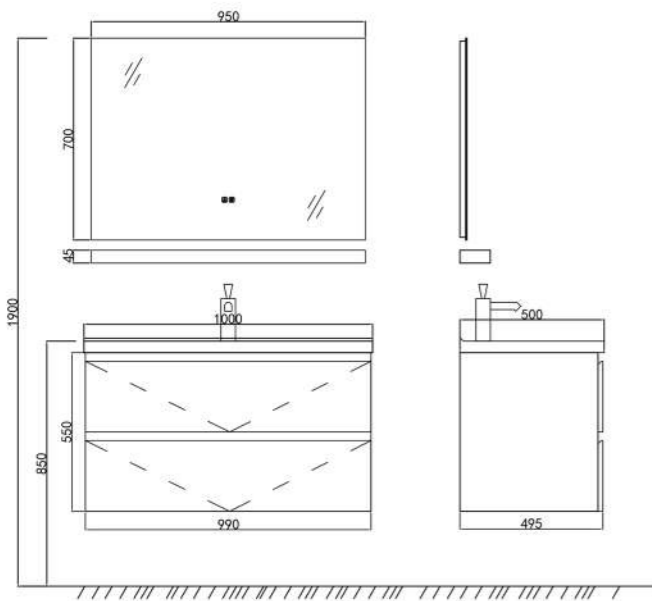

BC2071-1000

Bathroom Cabinet

CODE: BC2071-1000
990*550*495mm

Specifications:
Main cabinet: Plywood Cabinet slider with soft closing
Basin: White artificial stone basin with drainer
Mirror : LED light, Touch on/off with Anti fog, Adjustable Led color temperature:3000-6000K
Installation: Wall Hug
Dimensions:
Basin: 1000×500×180mm
Cabinet: 990×550×495mm
Mirror: 950×30×700mm