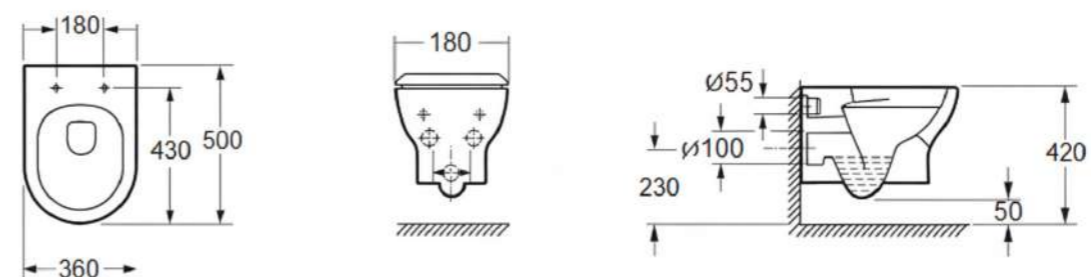

Floor Standing Rimless Ceramic Toilet (Special)

CODE: CB10178AR

D520*W360*H450mm

Flush volume: 4/6L

Flush technology: Rimless

Seat cover material: UF seat cover

Seat cover functions: Soft-closing

Installation screws: Included

Seat cover features: Quick release model

Outlet Type: Wall/Floor-outlet drainage