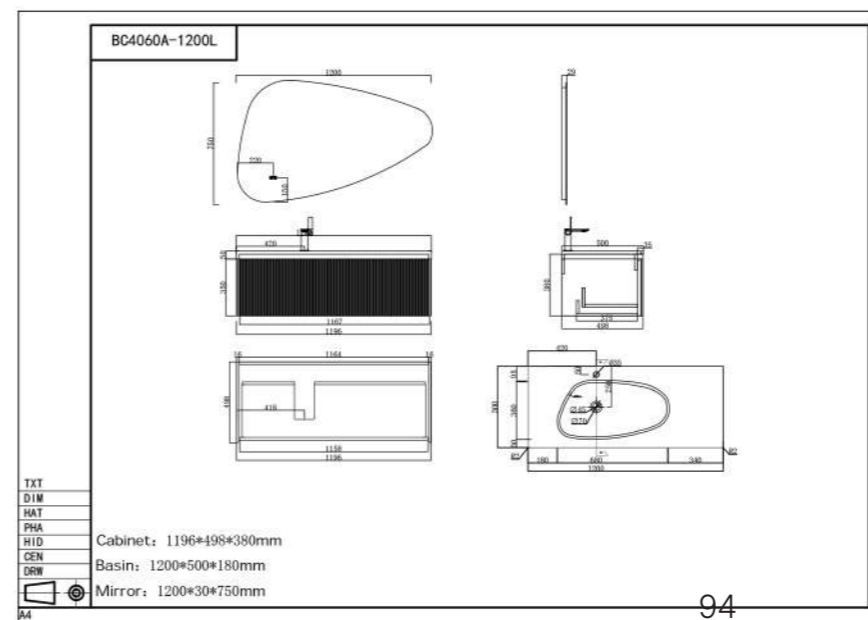

Bathroom Cabinet

1190×498×380mm

CODE: BC4060A-1200L

Specifications:
Cabinet: Plywood, large single drawer wall hug cabinet, white mate Painting finishing, decor with soft closing
Basin: Solid surface molding basin with single sink without drainer
Mirror: Triangular LED light mirror with touch sensor switch and anti-fog function with Adjustable Led color temperature:3000-6000K
Installation: Wall Hug
Dimensions:
Basin: 1200×500×180mm
Cabinet: 1190×498×380mm
Mirror: 1200×30×750