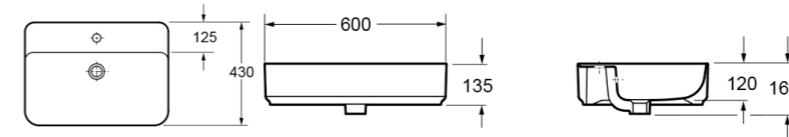

Ceramic Counter Basin

CODE: LF1923-600
D800*W460*H180mm

Technical Specifications
Installation Type: Vanity
Shape: Square
Tap Hole: Single tap hole

Ceramic Counter Basin

CODE: LW1825
D600*W430*H165mm

Technical Specifications
Installation Type: On countertop
Shape: Square
Tap Hole: Single tap hole
Overflow Hole Type: Round hole