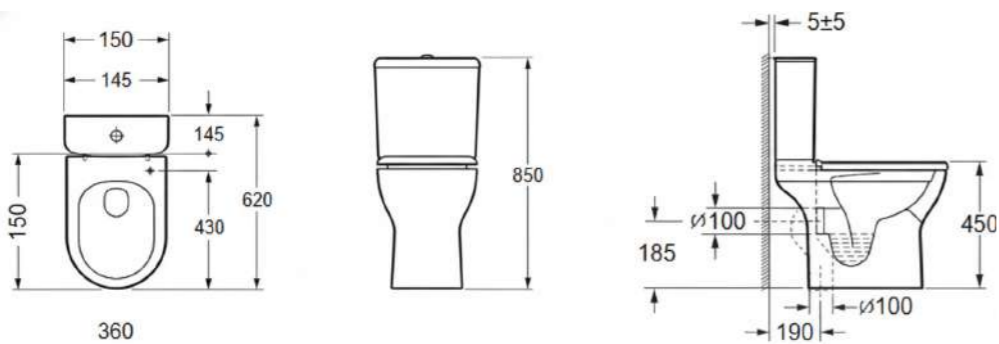

Coupled Ceramic Toilet Back-To Wall Rimless

CODE: CT10178R

D620*W360*H400mm

Technical Specifications

Flush volume: 4/6L

Flush technology: Rimless

Seat cover material: UF seat cover

Seat cover functions: Soft-closing

Installation screws: Included

Seat cover features: Quick release model

Outlet Type: Wall/Floor-outlet drainage

Coupled Ceramic Toilet Back-To Wall Rimless Ceramic Toilet with Vortex Flushing System (Special Toilet)

CODE: CT10178AR

D620*W360*H450mm

Technical Specifications

Flush volume: 3/4.5L

Flush technology: UltraVortex

Seat cover material: UF seat cover

Seat cover functions: Soft-closing

Seat cover features: Quick release model

Installation screws: Included