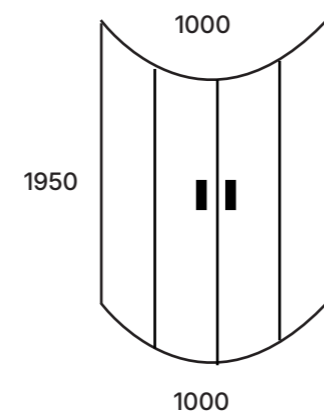

Shower enclosure

CODE: NAA2142

1000*1000*1950mm

Key Specifications:

Glass: Features 6 mm thick tempered safety glass

Frame/Profiles: Available with profiles in a chrome (polished silver) or matt black finish.

Doors: Equipped with two sliding door