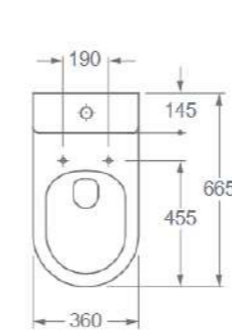

Coupled Ceramic Toilet Back-To Wall Rimless

CODE: CT10180R

D665*W360*H400mm

Technical Specifications
Flush volume: 4/6L
Flush technology: Rimless
Seat cover material: UF seat cover
Seat cover functions: Soft-closing
Installation screws: Included
Seat cover features: Quick release model
Outlet Type: Wall/Floor-outlet drainage