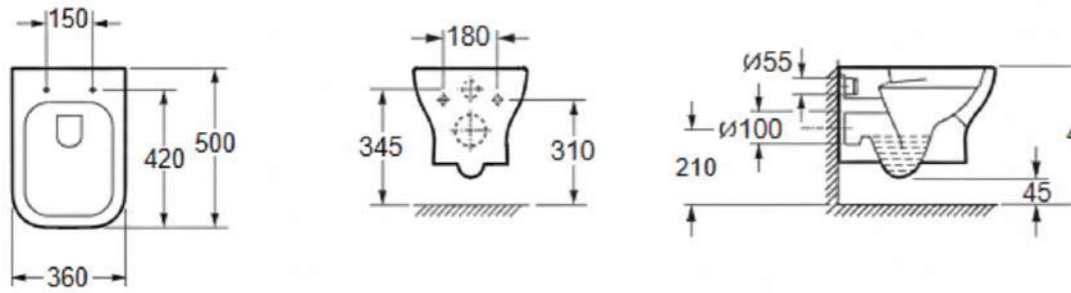

CODE: 10182 (series)

Wall-Hung Rimless Ceramic Toilet

CODE: CH10182R
D500*W360*H355mm

Technical Specifications
 Flush volume: 4/6L
 Flush technology: Rimless
 Seat cover material: UF seat cover
 Seat cover functions: Soft-closing
 Installation screws: Included
 Seat cover features: Quick release model
 Outlet Type: Wall-outlet drainage