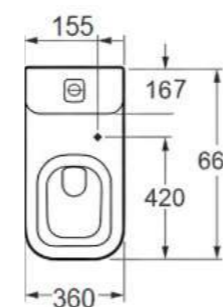

LEGEND

Its clear rectangular shape paired with rounded edges creates an elegant and complete product series. The carefully designed combination of square and round shapes is understated yet eye-catching, enabling it to blend in with the surrounding environment while also serving as the highlight of the bathroom.

CODE: 10100 (series)