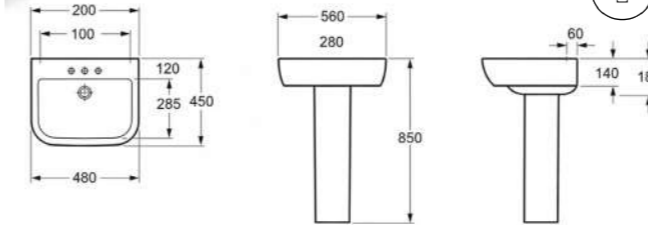

Floor-Standing Ceramic Wash Basin

CODE: LP10100
D560*W450*H850mm

Technical Specifications
Overflow Hole Type: Round hole
Tap Hole: Single tap hole
Installation Screws: Not included

Ceramic Wash Basin

CODE: LPA5200C
H450*W430mm

Technical Specifications
Overflow Hole Type: Round hole
Tap Hole: Single tap hole
Installation Screws: Not included