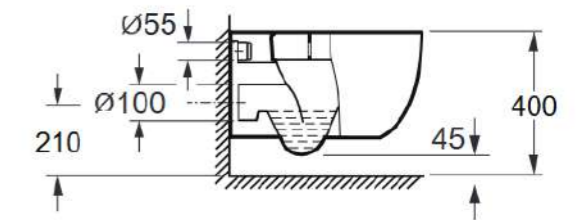

Floor Standing Rimless Ceramic Toilet

CODE: CB10190XR

D540*W360*H400mm

Technical Specifications

Flush volume: 3/4.5L

Flush technology: UltraVortex

Seat cover material: UF seat cover

Seat cover functions: Soft-closing

Seat cover features: Quick release model