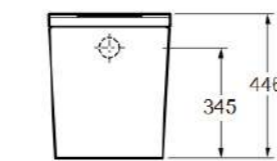

Floor Standing Rimless Ceramic Smart Toilet with Vortex Flushing System

CODE: CB1088ZR-F
D595*W370*H400mm

Technical Specifications
Control method: Simple knob control
Seat cover functions: Heated seat cover
Flush technology: Rimless
Rated voltage: AC 220-240V
Rated frequency: 50/60Hz
Applicable water pressure range: 0.07~0.75Mpa (0.7~7.5Bar)
Heating type: Instant heating type
Temperature of warm water: 31~39 °C
Warm air temperature: 40-55 °C
Nozzle positions: 5 settings
Waterproof grade: IPX4