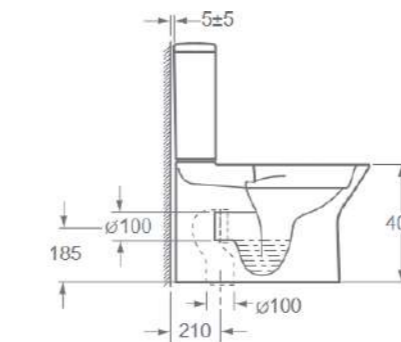

Coupled Ceramic Toilet Back-To Wall Rimless

CODE: CT10180R

D665*W360*H400mm

Technical Specifications
Flush volume: 4/6L
Flush technology: Rimless
Seat cover material: UF seat cover
Seat cover functions: Soft-closing
Installation screws: Included
Seat cover features: Quick release model
Outlet Type: Wall/Floor-outlet drainage

Floor Standing Rimless Ceramic Toilet

CODE: CB10180AR

D540*W360*H400mm

Technical Specifications
Flush volume: 4/6L
Flush technology: Rimless
Seat cover material: UF seat cover
Seat cover functions: Soft-closing
Installation screws: Included
Seat cover features: Quick release model
Outlet Type: Wall/Floor-outlet drainage