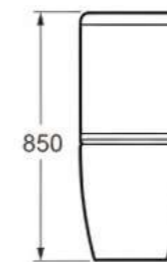

LEGEND

Its clear rectangular shape paired with rounded edges creates an elegant and complete product series. The carefully designed combination of square and round shapes is understated yet eye-catching, enabling it to blend in with the surrounding environment while also serving as the highlight of the bathroom.

CODE: 10100 (series)