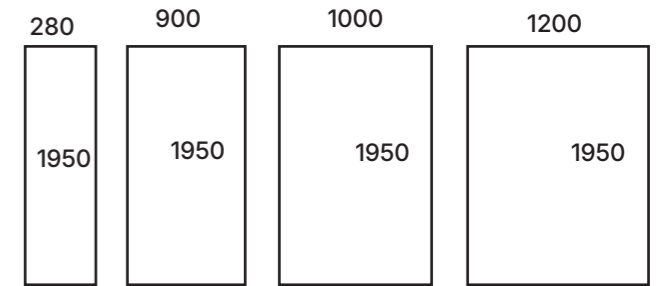

Shower enclosure

CODE: NF6310- 280, 900, 1000, 1200mm

Dimensions:1950mm

Technical specifications

Material: Safety tempered glass. Accommodates any design with full support from aluminum profile systems

Frame: Corrosion-resistant polished aluminium

Thickness: 8mm

Easy to install, the enclosure includes full installation instructions and all necessary fixings.