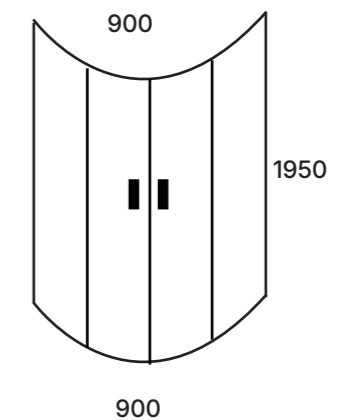

Shower enclosure

CODE: NAO2142

900*900*1950mm

Key Specifications

Glass: Tempered safety glass.

Frame Finishes: Available in modern finishes including Matte Black, Chrome, and Brushed Gol.

Versatility: Reversible for either Left-Hand (LH) or Right-Hand (RH) fitting.