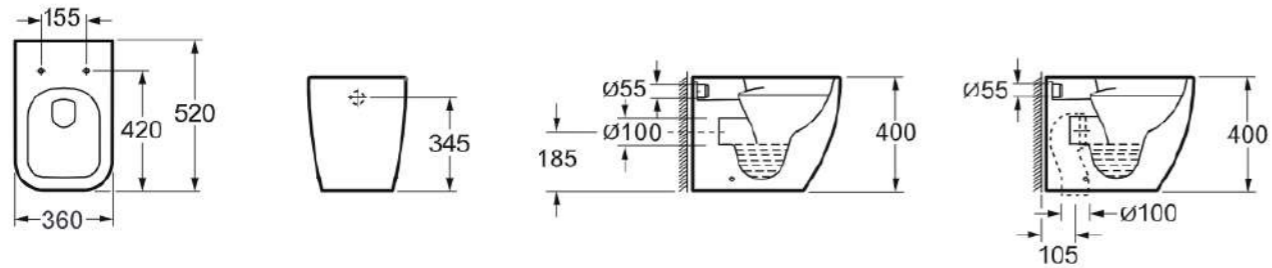

Wall-Hung Rimless Ceramic Toilet

CODE: CH10100R

D510*W360*H355mm

Technical Specifications
Flush volume: 4/6L
Flush technology: Rimless
Seat cover material: UF seat cover
Seat cover functions: Soft-closing
Installation screws: Included
Seat cover features: Quick release model
Outlet Type: Wall-outlet drainage