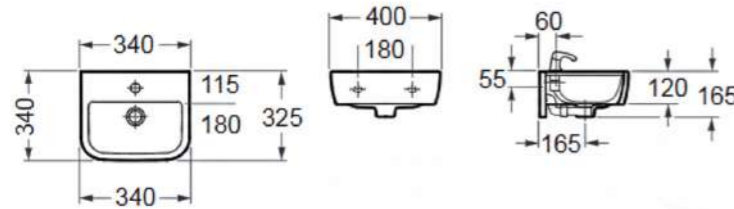

Ceramic Wash Basin

CODE: LH10100
 D400*W325*H165mm

Technical Specifications
 Overflow Hole Type: Round hole
 Tap Hole: Single tap hole
 Installation Screws: Included

Ceramic Wash Basin

CODE: LPA10100
 D560*W450*H450mm