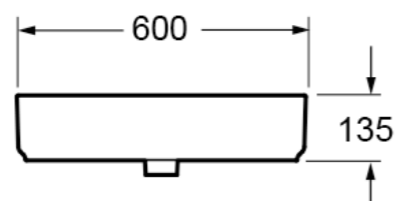

LW1827

**Ceramic Counter Basin
Without Overflow Hole**
CODE: LW1827
450*430mm

Technical Specifications
Installation Type: On countertop
Tap Hole: Single tap hole
Installation Screws: Not included