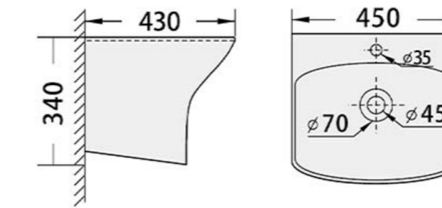

Ceramic Wash Basin

CODE: LPA5600D
H405*W390mm

Technical Specifications
Overflow Hole Type: Round hole
Tap Hole: Single tap hole
Installation Screws: Included
Installation Type: Wall-hung
Shape: Square