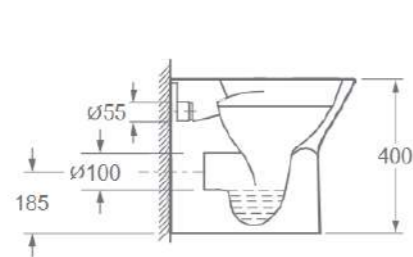

Floor Standing Rimless Ceramic Toilet

CODE: CB10180AR

D540*W360*H400mm

Technical Specifications
Flush volume: 4/6L
Flush technology: Rimless
Seat cover material: UF seat cover
Seat cover functions: Soft-closing
Installation screws: Included
Seat cover features: Quick release model
Outlet Type: Wall/Floor-outlet drainage