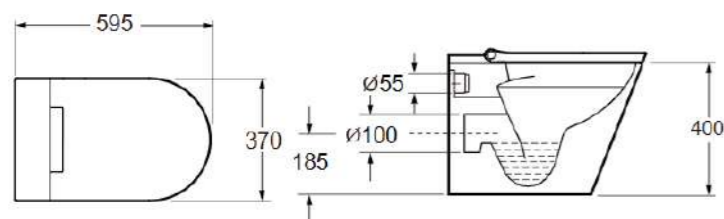

Floor Standing Rimless Ceramic Smart Toilet with Vortex Flushing System

CODE: CB1088ZR-F
D595*W370*H400mm

Technical Specifications
Control method: Simple knob control
Seat cover functions: Heated seat cover
Flush technology: Rimless
Rated voltage: AC 220-240V
Rated frequency: 50/60Hz
Applicable water pressure range: 0.07~0.75Mpa (0.7~7.5Bar)
Heating type: Instant heating type
Temperature of warm water: 31~39 °C
Warm air temperature: 40-55 °C
Nozzle positions: 5 settings
Waterproof grade: IPX4