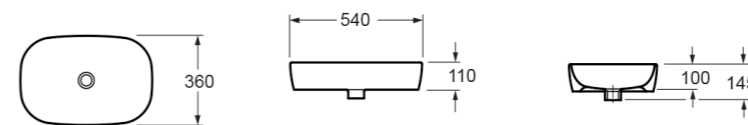

Ceramic Counter Basin

CODE: LF1923-800
D800*W460*H180mm

Technical Specifications
Installation Type: Vanity
Shape: Square
Tap Hole: Single tap hole