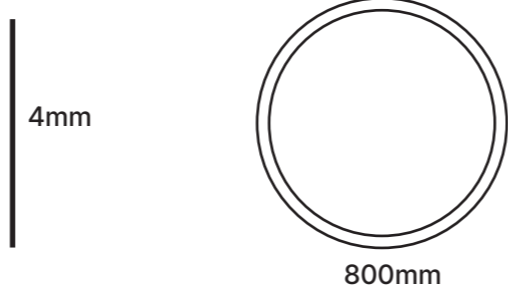

Oval Shape LED Light Mirror
Dimensions: 450*900mm
Code: NAT002

Specifications:
LED light with On/Off touch Switch button
Anti-Fog
Acrylic cover+ 5mm mirror
Adjustable Led color temperature:3000-6000K