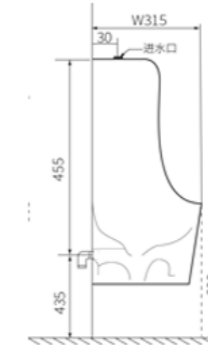

URINAL BOWL

BATHROOM URINAL PARTITION (SEPERATOR)
CODE: UH1032S