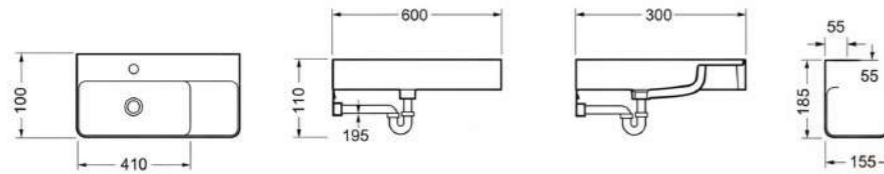

Ceramic Counter Basin

CODE: LF1924-800
D800*W460*H145mm

Technical Specifications
Installation Type: Vanity
Shape: Square
Tap Hole: Single tap hole