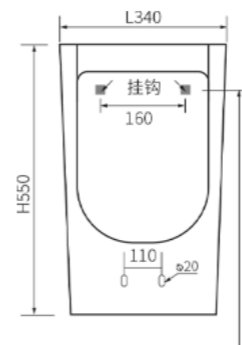

URINAL BOWL

BATHROOM URINAL PARTITION (SEPERATOR)
CODE: UH1032S