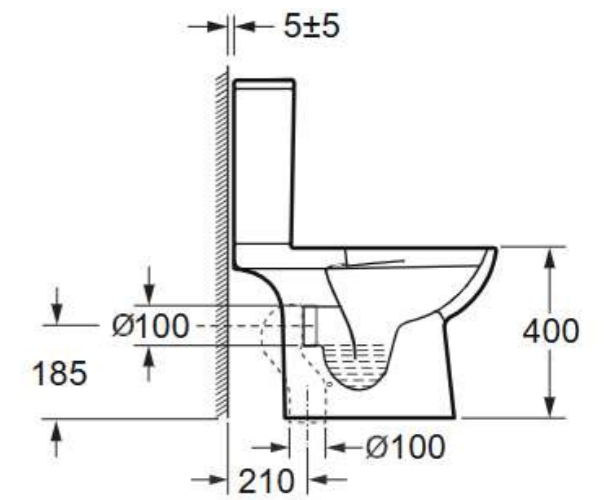

Technical Specifications
Flush volume: 4/6L
Flush technology: Rimless
Seat cover material: UF seat cover
Seat cover functions: Soft-closing
Installation screws: Included
Seat cover features: Quick release model
Outlet Type: Wall/Floor-outlet drainage