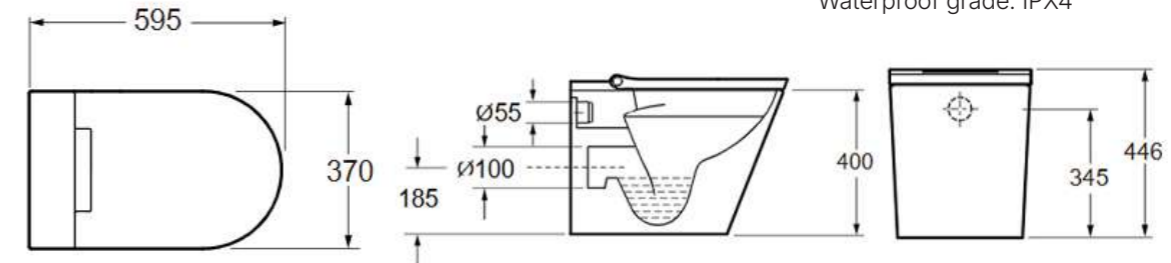

Wall-hung Rimless Ceramic Smart Toilet with Vortex Flushing System

CODE: CH10023ZXR-B
D595*W380*H400mm

Technical Specifications
Control method: Simple knob control
Flush technology: Vortex flush
Rated voltage: AC 220-240V
Rated frequency: 50/60Hz
Applicable water pressure range: 0.07~0.8Mpa(0.7~8Bar)
Heating type: Instant heating type
Temperature of warm water: Normal temperature/30/32/34/36/38 °C
Warm air temperature: Normal temperature/30/35/40/45/50 °C
Nozzle positions: 5 settings
Waterproof grade: IPX4