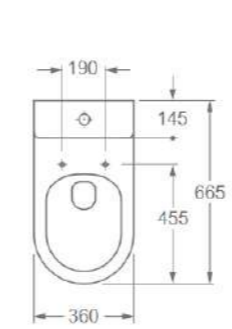

Coupled Ceramic Toilet Semi Back-To Wall Rimless

CODE: CT10180ACR

D655*W360*H400mm

Technical Specifications
Flush volume: 4/6L
Flush technology: Rimless
Seat cover material: UF seat cover
Seat cover functions: Soft-closing
Installation screws: Included
Seat cover features: Quick release model
Outlet Type: Wall/Floor-outlet drainage