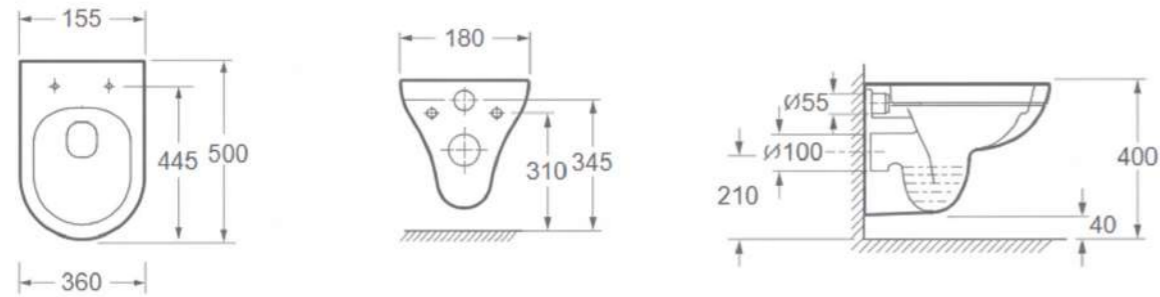

CODE: 10176 (series)

Wall-Hung Rimless Ceramic Toilet

CODE: CH10176R
D500*W360*H360mm

Technical Specifications
 Flush volume: 4/6L
 Flush technology: Rimless
 Seat cover material: UF seat cover
 Seat cover functions: Soft-closing
 Installation screws: Included
 Seat cover features: Quick release model
 Outlet Type: Wall-outlet drainage