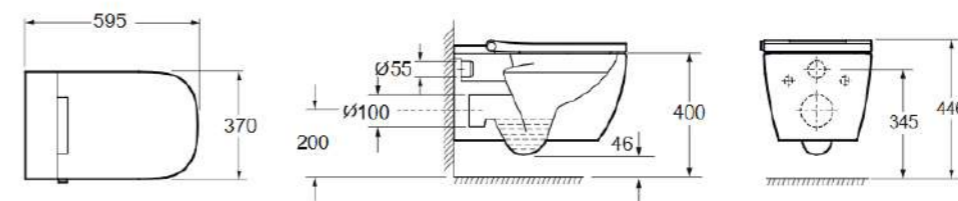

Wall-hung Rimless Ceramic Smart Toilet with Vortex Flushing System

CODE: CH10166ZR
D595*W370*H400mm

Technical Specifications
Control method: Simple knob control
Seat cover features: 90° quick release
Flush technology: Rimless
Rated voltage: AC 220-240V
Rated frequency: 50/60Hz
Applicable water pressure range: 0.07~0.75Mpa (0.7~7.5Bar)
Heating type: Instant heating type
Temperature of warm water: 31~39 °C
Warm air temperature: 40-55 °C
Nozzle positions: 5 settings
Waterproof grade: IPX4