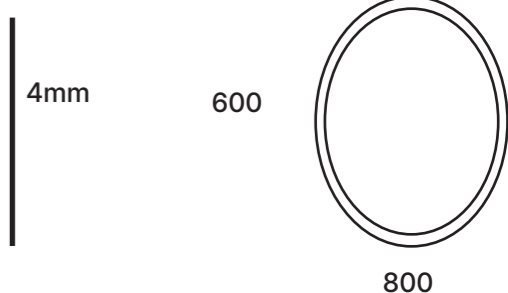

Specifications:
LED light with On/Off touch Switch button
Anti-Fog
4mm mirror
Adjustable Led color temperature:3000-6000K

Specifications:
LED light with On/Off touch Switch button
Anti-Fog
Acrylic cover+ 5mm mirror
Adjustable Led color temperature:3000-6000K