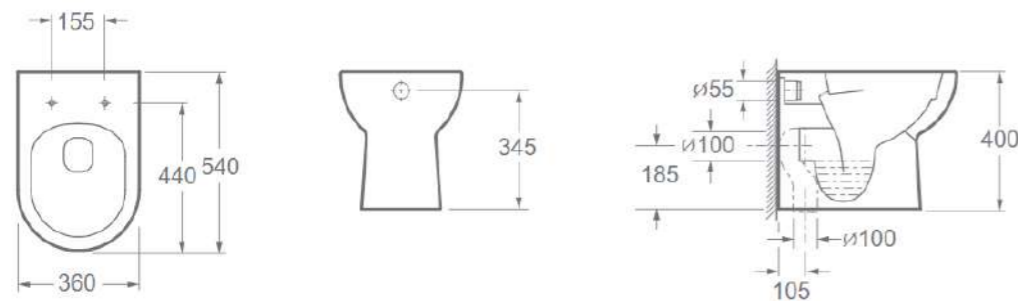

Coupled Ceramic Toilet Semi Back-To Wall Rimless

CODE: CT10176RN
D630*W360* H400mm