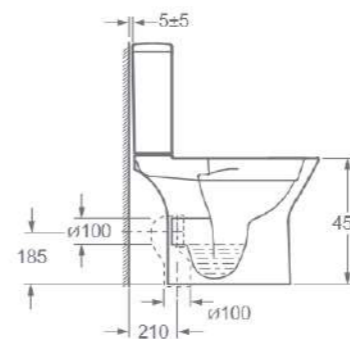

Coupled Ceramic Toilet Semi Back-To Wall Rimless

CODE: CT10180ACR

D655*W360*H400mm

Technical Specifications
Flush volume: 4/6L
Flush technology: Rimless
Seat cover material: UF seat cover
Seat cover functions: Soft-closing
Installation screws: Included
Seat cover features: Quick release model
Outlet Type: Wall/Floor-outlet drainage