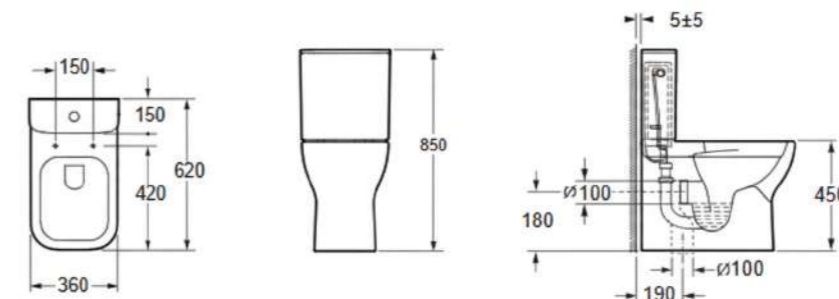

Wall-Hung Rimless Ceramic Toilet

CODE: CH10182R
D500*W360*H355mm

Technical Specifications
Flush volume: 4/6L
Flush technology: Rimless
Seat cover material: UF seat cover
Seat cover functions: Soft-closing
Installation screws: Included
Seat cover features: Quick release model
Outlet Type: Wall-outlet drainage

Coupled Ceramic Toilet Semi Back-To Wall Rimless

CODE: CT10182R
D620*W360*H400mm

Technical Specifications
Flush volume: 4/6L
Flush technology: Rimless
Seat cover material: UF seat cover
Seat cover functions: Soft-closing
Installation screws: Included
Seat cover features: Quick release model
Outlet Type: Wall/Floor-outlet drainage

Floor Standing Rimless Ceramic Toilet(Special)

CODE:CB10182AR
D520*W360*H450mm

Technical Specifications
Flush volume: 4/6L
Flush technology: Rimless
Seat cover material: UF seat cover
Seat cover functions: Soft-closing
Installation screws: Included
Seat cover features: Quick release model
Outlet Type: Wall/Floor-outlet drainage

Coupled Ceramic Toilet Back-To Wall Rimless (Special Toilet)

CODE: CT10182AR
D630*W360*H450mm

Technical Specifications
Flush volume: 4/6L
Flush technology: Rimless
Seat cover material: UF seat cover
Seat cover functions: Soft-closing
Installation screws: Included
Seat cover features: Quick release model
Outlet Type: Wall/Floor-outlet drainage