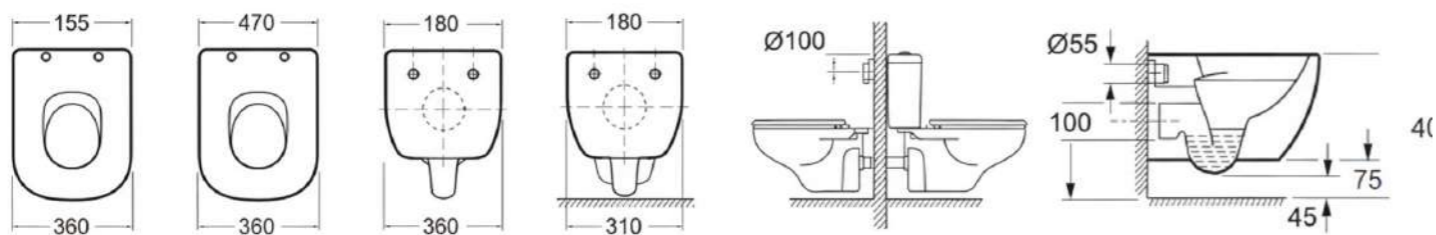

Floor Standing Rimless Ceramic Toilet

CODE: CB10100R

D520*W360*H400mm

Technical Specifications
Flush volume: 4/6L
Flush technology: Rimless
Seat cover material: UF seat cover
Seat cover functions: Soft-closing
Installation screws: Included
Seat cover features: Quick release model
Outlet Type: Wall/Floor-outlet drainage

Wall-Hung Rimless Ceramic Toilet

CODE: CH10100R

D510*W360*H355mm

Technical Specifications
Flush volume: 4/6L
Flush technology: Rimless
Seat cover material: UF seat cover
Seat cover functions: Soft-closing
Installation screws: Included
Seat cover features: Quick release model
Outlet Type: Wall-outlet drainage