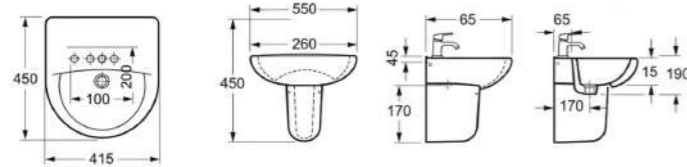

Ceramic Wash Basin

CODE: LH10100
 D400*W325*H165mm

Technical Specifications
 Overflow Hole Type: Round hole
 Tap Hole: Single tap hole
 Installation Screws: Included

Ceramic Wash Basin

CODE: LPA10100
 D560*W450*H450mm