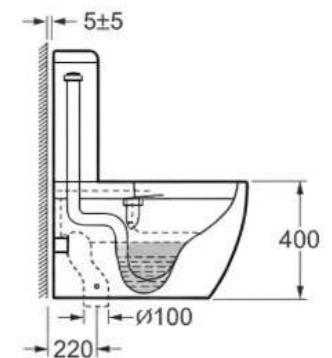

LEGEND

Its clear rectangular shape paired with rounded edges creates an elegant and complete product series. The carefully designed combination of square and round shapes is understated yet eye-catching, enabling it to blend in with the surrounding environment while also serving as the highlight of the bathroom.

CODE: 10100 (series)