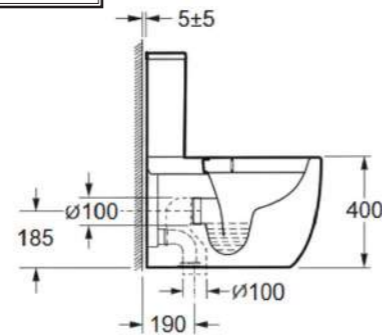

Coupled Ceramic Toilet - Back To Wall Rimless with Vortex Flushing System

CODE: CT10190XR

D650*W360*H400mm

Technical Specifications
Flush volume: 3/4.5L
Flush technology: UltraVortex
Seat cover material: UF seat cover
Seat cover functions: Soft-closing
Seat cover features: Quick release model
Installation screws: Included