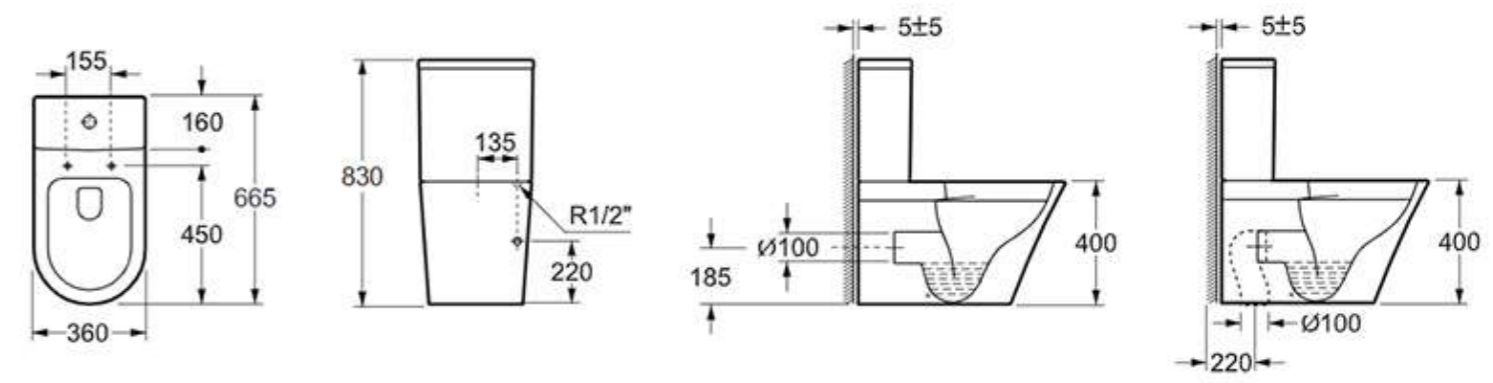

**Coupled Ceramic Toilet Back-To Wall
Rimless with Vortex Flushing System**
CODE: CT1088XR
D665*W360*H830mm

Technical Specifications
Flush volume: 3/4.5L
Flush technology: Rimless
Outlet Type: Wall/Floor-outlet drainage
Seat cover material: UF seat cover
Seat cover functions: Soft-closing
Seat cover features: Quick release model
Installation screws: Included