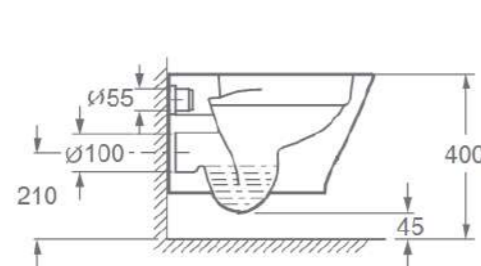

CODE: 10180 (series)

Wall-Hung Rimless Ceramic Toilet

CODE: CH10180R

D525*W360*H355mm

Technical Specifications
 Flush volume: 4/6L
 Flush technology: Rimless
 Seat cover material: UF seat cover
 Seat cover functions: Soft-closing
 Installation screws: Included
 Seat cover features: Quick release model
 Outlet Type: Wall-outlet drainage