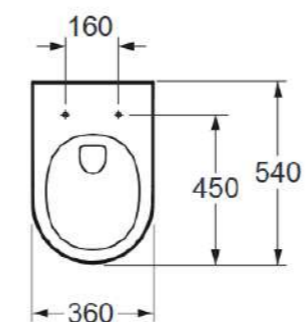

Floor Standing Rimless Ceramic Toilet

CODE: CB10190XR

D540*W360*H400mm

Technical Specifications

Flush volume: 3/4.5L

Flush technology: UltraVortex

Seat cover material: UF seat cover

Seat cover functions: Soft-closing

Seat cover features: Quick release model