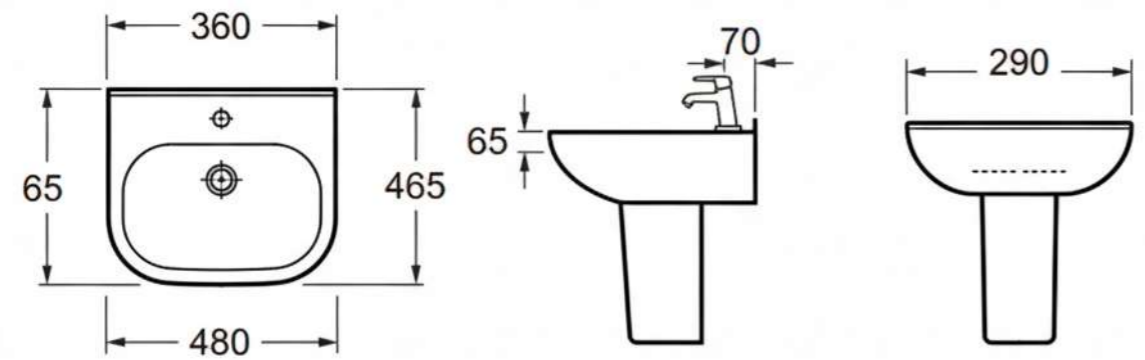

Wash Basin (Special)

CODE: LPA10128
H450*W430mm

Technical Specifications
Overflow Hole Type: Round hole
Tap Hole: Single tap hole
Installation Screws: Not included
Installation Type: Wall-hung
Shape: Square