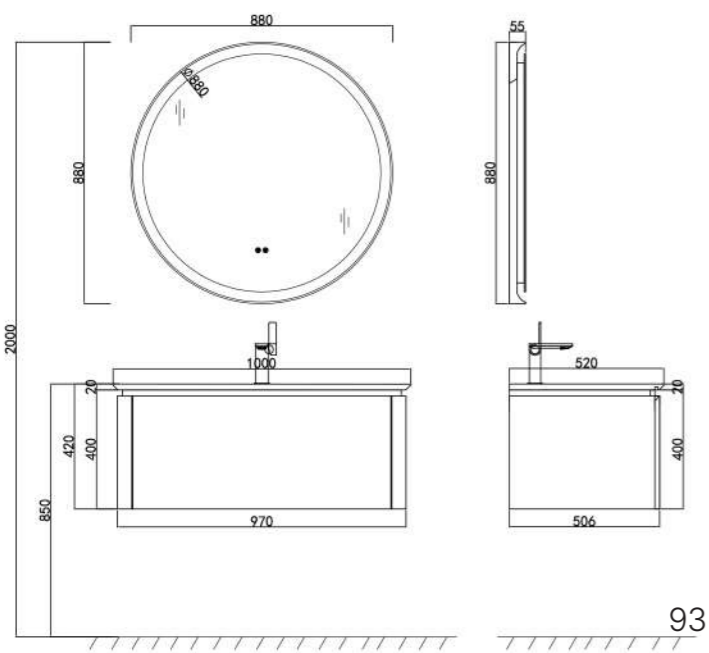

Bathroom Cabinet

CODE:BC4059-1000

970*506*400mm

Specification:
Main cabinet: Plywood with mate painting finishing, super thin metal slider, soft close, rich storage single drawers
Mirror : LED strip light with sensor, Touch on/off with Anti fog with Adjustable Led color temperature:3000-6000K
Installation: wall hung
Dimensions:
Mirror: 876*47mm
Main cabinet: 970*506*400mm
Basin: 1000*520*175mm