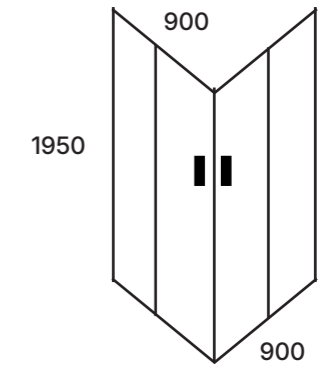

Shower Enclosure

CODE: NAO1142

900*900*1950mm

Key Specifications:

Glass Type: Tempered safety glass.

The design typically features a double sliding door system to maximize entry space in compact bathrooms.

Frame Finishes: Available in modern finishes including Matte Black, Chrome, and Brushed Gold.