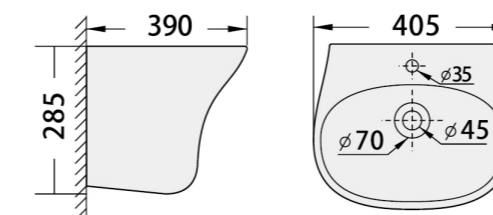

Half-Pedestal Basin

CODE: LPA1072
D550*W450*H455mm

Technical Specifications
Overflow Hole Type: Round hole
Tap Hole: Single tap hole
Installation Screws: Not included

Ceramic Wash Basin

CODE: LH10100
D400*W325*H165mm

Technical Specifications
Overflow Hole Type: Round hole
Tap Hole: Single tap hole
Installation Screws: Included

Ceramic Wash Basin

CODE: LPA10100
D560*W450*H450mm

Technical Specifications
Overflow Hole Type: Round hole
Tap Hole: Single tap hole
Installation Screws: Not included

Floor-Standing Ceramic Wash Basin

CODE: LP10100
D560*W450*H850mm

Technical Specifications
Overflow Hole Type: Round hole
Tap Hole: Single tap hole
Installation Screws: Not included

Ceramic Wash Basin

CODE: LPA5200C
H450*W430mm

Technical Specifications
Overflow Hole Type: Round hole
Tap Hole: Single tap hole
Installation Screws: Not included

Ceramic Wash Basin

CODE: LPA5600D
H405*W390mm

Technical Specifications
Overflow Hole Type: Round hole
Tap Hole: Single tap hole
Installation Screws: Included
Installation Type: Wall-hung
Shape: Square