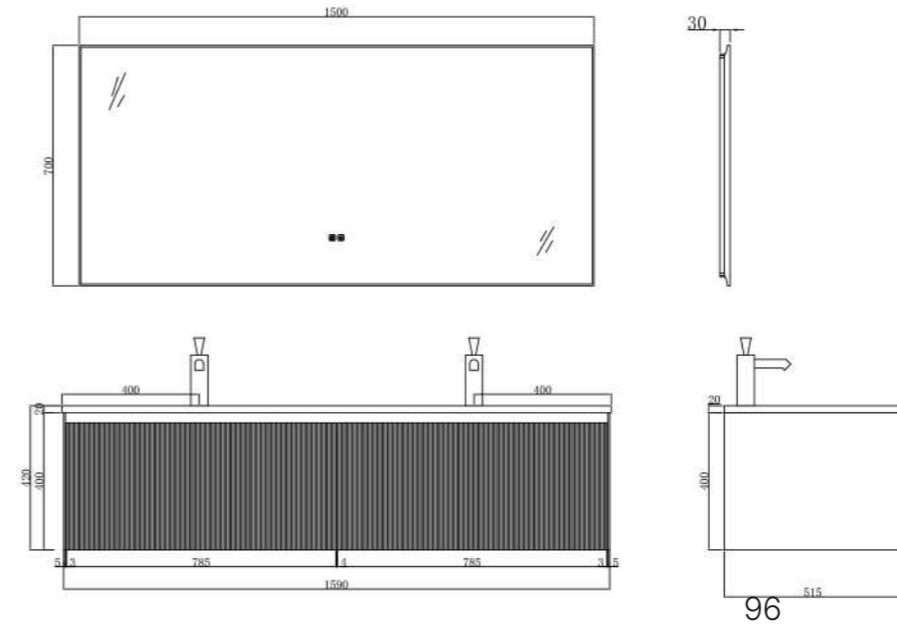

Bathroom Cabinet

CODE: BC4074-1600
1590*515*400mm

Specifications:
Cabinet: plywood, two drawers with PU matt spruce painting finish, front drawer with wavy grains. Plain decoration with soft closing
Mirror: LED light & anti-fog function with Adjustable Led color temperature: 3000-6000K
Installation: Wall Hug
Dimensions:
Basin: 1600*520*175mm
Main cabinet: 1590*515*400mm
Mirror: 1500*30*700mm