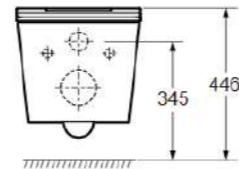

SMART TOILETS

CODE: CT 7205A and UH10882 (series)

Wall-hung Rimless Ceramic Smart Toilet with Vortex Flushing System

CODE: CH1088ZR
D595*W370*H400mm

Technical Specifications
Control method: Simple knob control
Seat cover features: 90° quick release
Flush technology: Rimless
Rated voltage: AC 220-240V
Rated frequency: 50/60Hz
Applicable water pressure range: 0.07~0.75Mpa (0.7~7.5Bar)
Heating type: Instant heating type
Temperature of warm water: 31~39 °C
Warm air temperature: 40-55 °C
Nozzle positions: 5 settings
Waterproof grade: IPX4