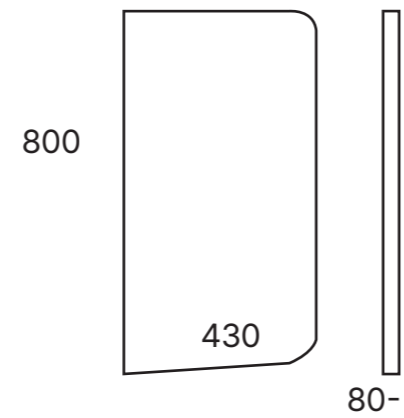

Bathroom Urinal Partition Board Urinal Screen

CODE: D01-IM

800*430*80mm

Technical specifications

Colour: White

Material: Ceramic

Length of the side (attached to the wall): 750mm

Width: 360mm

Mounting materials included