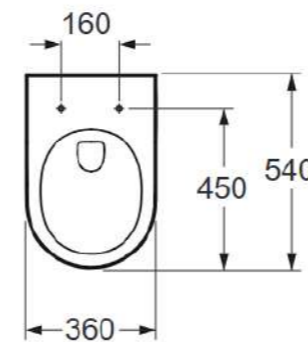

Wall-Hung Rimless Ceramic Toilet

CODE: CH10190LXR

D540*W360*H400mm

Technical Specifications

Installation Type: Wall-hung

Flush volume: 3/4.5L

Flush technology: UltraVortex

Shape: Round

Overflow Hole Type: Round

Faucet Hole: Single tap hole