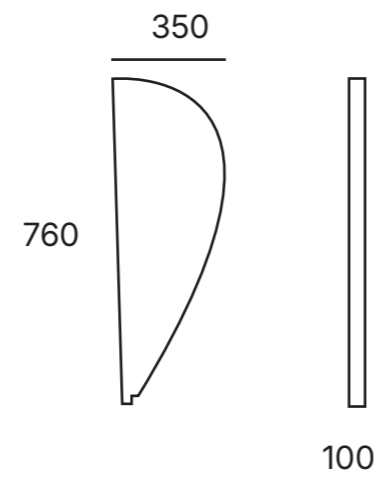

Bathroom Urinal Partition Board Urinal Screen

CODE: D02-IM

760*350*100mm

Technical specifications

Colour: White

Material: Ceramic

Length of the side (attached to the wall): 750mm

Width: 360mm

Mounting materials included