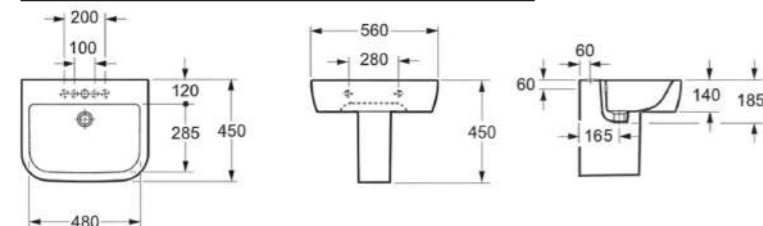

Half-Pedestal Basin

CODE: LPA1072
D550*W450*H455mm

Technical Specifications
Overflow Hole Type: Round hole
Tap Hole: Single tap hole
Installation Screws: Not included

Ceramic Wash Basin

CODE: LH10100
D400*W325*H165mm

Technical Specifications
Overflow Hole Type: Round hole
Tap Hole: Single tap hole
Installation Screws: Included

Ceramic Wash Basin

CODE: LPA10100
D560*W450*H450mm

Technical Specifications
Overflow Hole Type: Round hole
Tap Hole: Single tap hole
Installation Screws: Not included

Floor-Standing Ceramic Wash Basin

CODE: LP10100
D560*W450*H850mm

Technical Specifications
Overflow Hole Type: Round hole
Tap Hole: Single tap hole
Installation Screws: Not included

Ceramic Wash Basin

CODE: LPA5200C
H450*W430mm

Technical Specifications
Overflow Hole Type: Round hole
Tap Hole: Single tap hole
Installation Screws: Not included

Ceramic Wash Basin

CODE: LPA5600D
H405*W390mm

Technical Specifications
Overflow Hole Type: Round hole
Tap Hole: Single tap hole
Installation Screws: Included
Installation Type: Wall-hung
Shape: Square