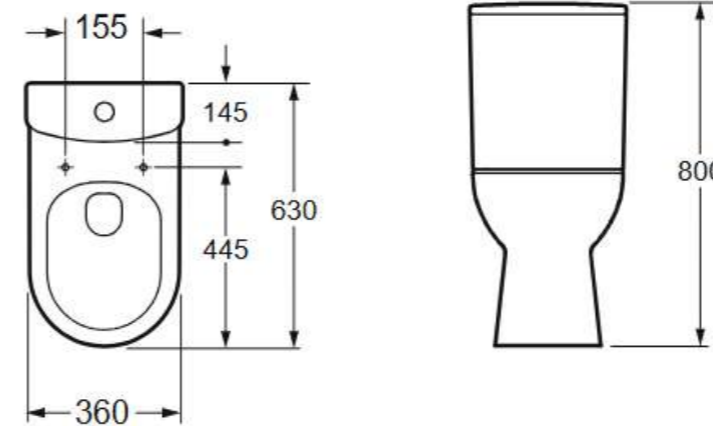

Coupled Ceramic Toilet Semi Back-To Wall Rimless

CODE: CT10176RN
D630*W360* H400mm