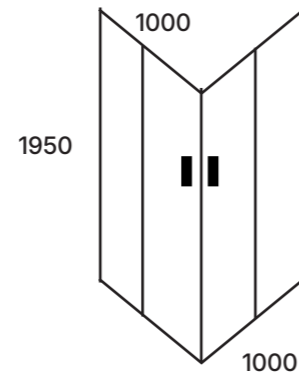

Shower enclosures

CODE: NAA1142

1000*1000*1950mm

Key Specifications:

Glass: Features 6 mm thick tempered safety glass

Frame/Profiles: Available with profiles in a chrome (polished silver) or matt black finish.

Doors: Equipped with two sliding door