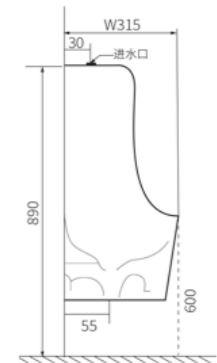

URINAL BOWL

BATHROOM URINAL PARTITION (SEPERATOR)
CODE: UH1032S