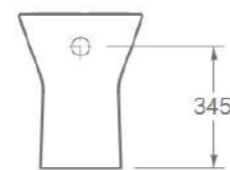

Floor Standing Rimless Ceramic Toilet

CODE: CB10180AR

D540*W360*H400mm

Technical Specifications
Flush volume: 4/6L
Flush technology: Rimless
Seat cover material: UF seat cover
Seat cover functions: Soft-closing
Installation screws: Included
Seat cover features: Quick release model
Outlet Type: Wall/Floor-outlet drainage