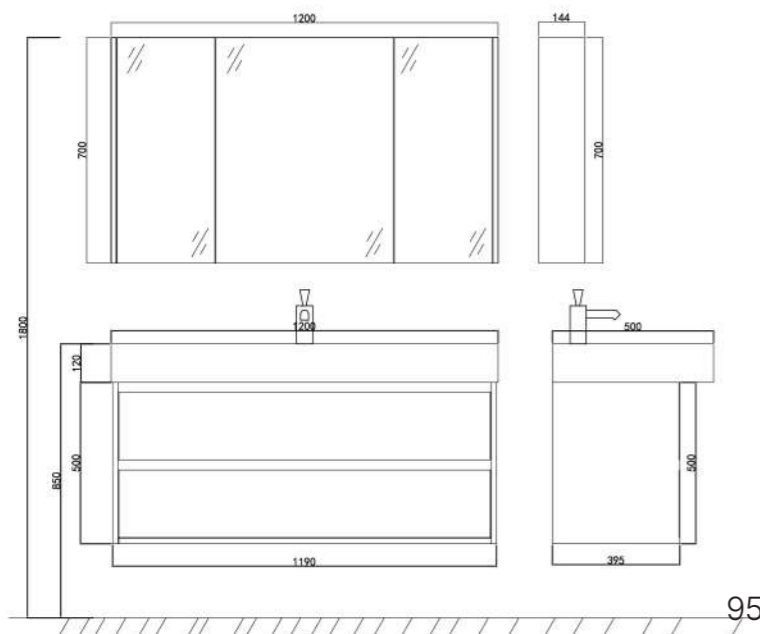

Bathroom Cabinet

CODE: BC4071-1200
1190*395*500mm

Specification:
Main cabinet: 16mm plywood with painting finishing, super thin metal slider. Dark grey with rich storage drawer
Mirror cabinet: LED light strip, touch On/Off with Anti fog with Adjustable Led color temperature: 3000-6000K
Installation: wall hung
Dimensions:
Mirror: 1200*144*700mm
Main: 1190*395*500mm
Basin: 1200*465*170mm