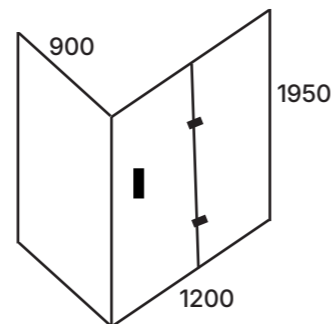

Shower enclosure

CODE: NWM1231

900*1200*1950mm

Key Specifications:

Material: Safety tempered glass

Type: Double Sliding L Shape Frameless shower screen.

Reversible: The door panel can be installed for either left or right-hand side entry.