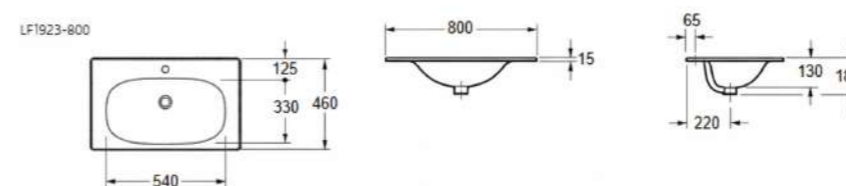

Ceramic Counter Basin

CODE: LF1924-600
D600*W310*H145mm

Technical Specifications
Installation Type: Vanity
Shape: Square
Tap Hole: Single tap hole

Ceramic Counter Basin

CODE: LF1924-800
D800*W460*H145mm

Technical Specifications
Installation Type: Vanity
Shape: Square
Tap Hole: Single tap hole

Ceramic Counter Basin

CODE: LF1923-600
D800*W460*H180mm

Technical Specifications
Installation Type: Vanity
Shape: Square
Tap Hole: Single tap hole

Ceramic Counter Basin

CODE: LW1825
D600*W430*H165mm

Technical Specifications
Installation Type: On countertop
Shape: Square
Tap Hole: Single tap hole
Overflow Hole Type: Round hole

Ceramic Counter Basin Without Tap Hole and Mixer Hole

CODE: LW1814S
D540*W360*H145mm

Technical Specifications
Installation Type: On countertop
Tap Hole: None
Installation Screws: Not included

Ceramic Counter Basin

CODE: LF1923-800
D800*W460*H180mm

Technical Specifications
Installation Type: Vanity
Shape: Square
Tap Hole: Single tap hole