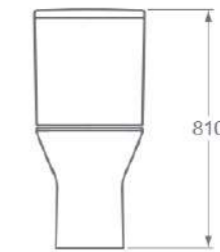

Coupled Ceramic Toilet Back-To Wall Rimless

CODE: CT10180R

D665*W360*H400mm

Technical Specifications
Flush volume: 4/6L
Flush technology: Rimless
Seat cover material: UF seat cover
Seat cover functions: Soft-closing
Installation screws: Included
Seat cover features: Quick release model
Outlet Type: Wall/Floor-outlet drainage