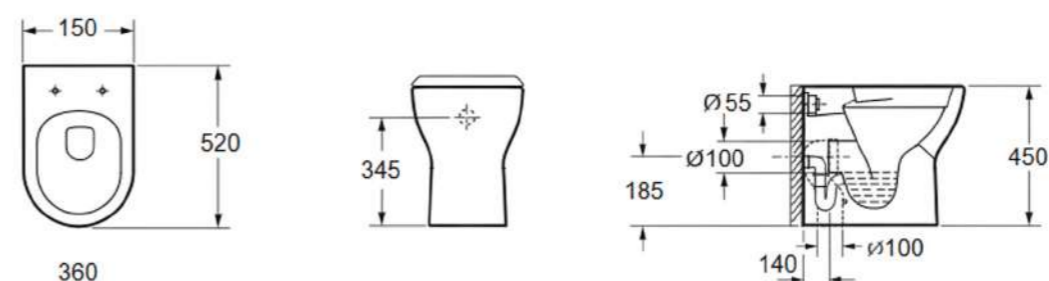

Ronda

The pure round design creates a livable and free space. With its powerful compatibility, Ronda can better adapt to various spaces and places, demonstrating its unique charm

CODE: 10178 (series)

Wall-Hung Rimless Ceramic Toilet

CODE: CH10178R

D500*W360*H370mm

Technical Specifications

Flush volume: 4/6L

Flush technology: Rimless

Seat cover material: UF seat cover

Seat cover functions: Soft-closing

Installation screws: Included

Seat cover features: Quick release model

Outlet Type: Wall-outlet drainage

Floor Standing Rimless Ceramic Toilet (Special)

CODE: CB10178AR

D520*W360*H450mm

Flush volume: 4/6L

Flush technology: Rimless

Seat cover material: UF seat cover

Seat cover functions: Soft-closing

Installation screws: Included

Seat cover features: Quick release model

Outlet Type: Wall/Floor-outlet drainage