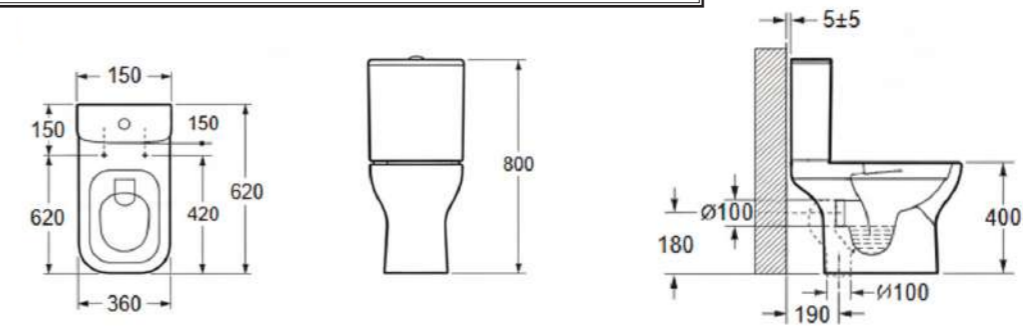

Floor Standing Rimless Ceramic Toilet(Special)

CODE:CB10182AR
D520*W360*H450mm

Technical Specifications
Flush volume: 4/6L
Flush technology: Rimless
Seat cover material: UF seat cover
Seat cover functions: Soft-closing
Installation screws: Included
Seat cover features: Quick release model
Outlet Type: Wall/Floor-outlet drainage