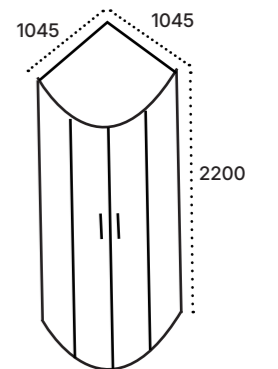

3 in 1 Steam Room With Fittings Complete
1510*1510*2280mm
MODEL:Y842 (2)

Specification and Key Features

Door Type: Sliding door
Material: Tempered glass, Aluminium alloy
Glass Thickness: 6mm, 8mm or as customer's requirements

Shower base, Shower head, Star light
Fan, Speaker, Touchscreen control panel
Blue tooth, auctet, Galss shelf
Hand shower, Steam system, Foot massager
Body massager, Radio, LED light,Seat, Back pillow

2 in 1 Steam Room
1045*1045*2200mm
MODEL: Y811-1

Specifications
Material Aluminium frame with acrylic
Glass 6mm tempered glass
Configuration:
steam room,3000w steam engine
acrylic shower base
back massage

foot massage,shower mixer,drain
computer control panel,exhaust fan
overhead light,radio, speaker
Mirror,Massage jet,Seat,
,Head shower,Faucet
Hi-Fi System,Roof lamp,Handle
Star Background Lamp