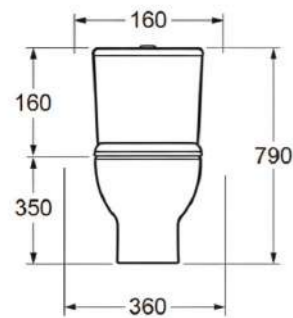

CODE: CT10190XR

D650*W360*H400mm

Technical Specifications
 Flush volume: 3/4.5L
 Flush technology: UltraVortex
 Seat cover material: UF seat cover
 Seat cover functions: Soft-closing
 Seat cover features: Quick release model
 Installation screws: Included

Coupled Ceramic Toilet Semi Back-To Wall Rimless with Vortex Flushing System

CODE: CT10190LXR

D650*W360*H400mm

Technical Specifications
 Flush volume: 3/4.5L
 Flush technology: UltraVortex
 Seat cover material: UF seat cover
 Seat cover functions: Soft-closing
 Seat cover features: Quick release model
 Installation screws: Included