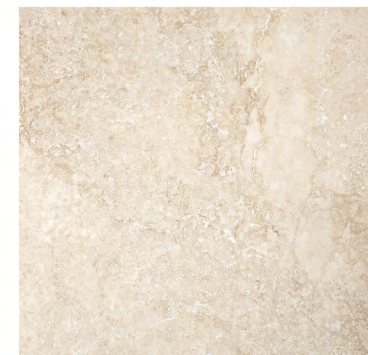

www.stnceramica.es

KTD9ROCSCDEA

STN_60X120 RECT_PA.TECNIC_ROCKSTONE_1925x1005

KTD9ROCSBWEA

STN_100X100 RECT_PA.TECNIC_ROCKSTONE_1925x1005

KTD9ROCSHDEA

STN_60X60 RECT_PA.TECNIC_ROCKSTONE_1925x1005