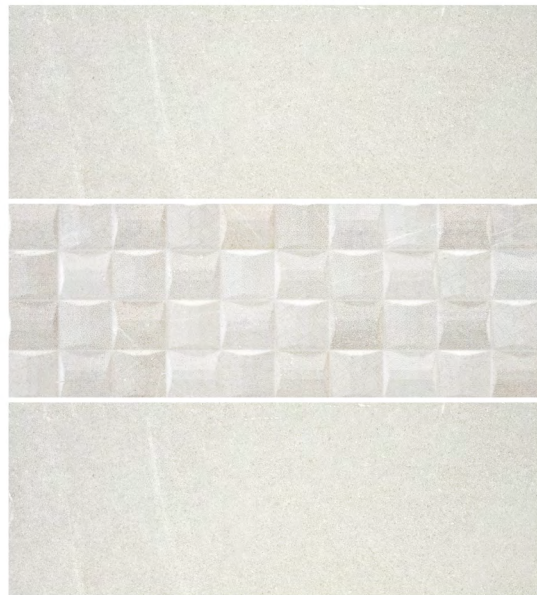

TTIABELUFMEA

STN_PATECNIC_33X90_BELLEVUE_WHITE_1925x1005

2000X1000 TTIABELU03DA