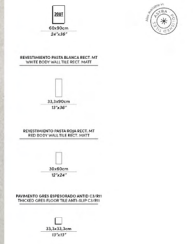

www.stn-ceramica.es

11IABELUZVEA

STN_60x120_PA.TECNIC_BELLEVUE_WHITE_1925x1005

2000X1000 11IABELUOREA