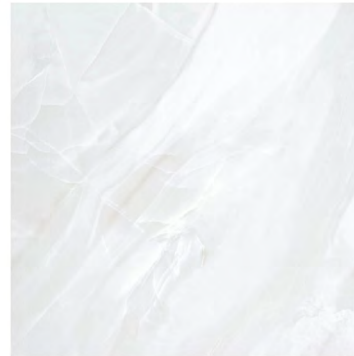

DIVA PEARL SAT RECT. 60X60CM · 24"X24"

DIVA CREAM SAT RECT. 60X60CM · 24"X24"