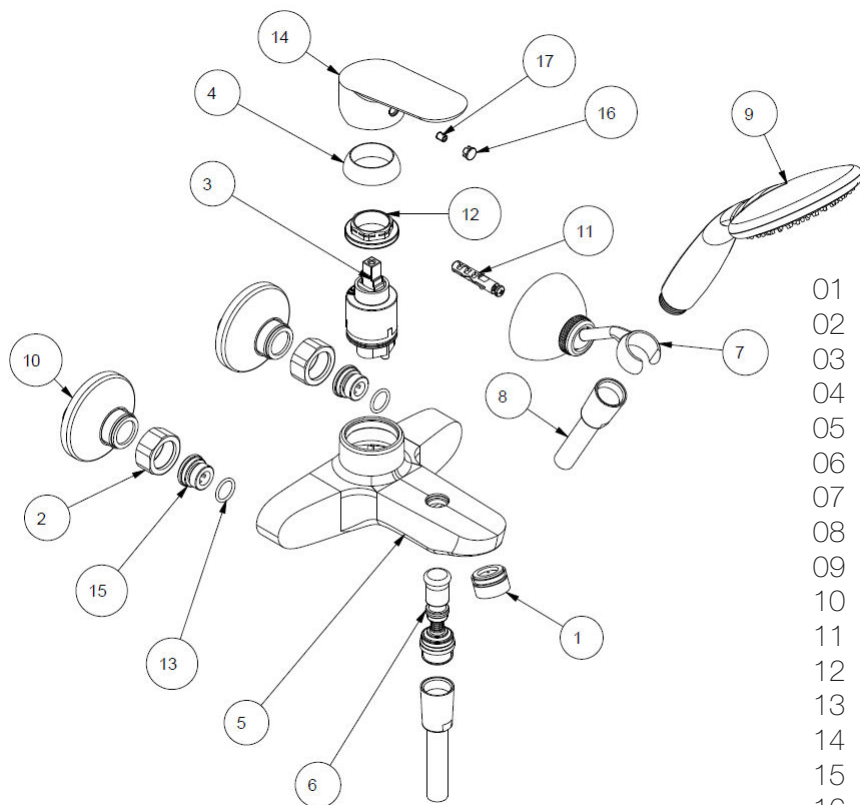

Technical Data Sheet

Series: **Kevon**

Article code: **81CR8150**

Description:

Bath mixer with shower set.

Materials:

Brass

Surface finish Chrome:

14 micron Nickel

0.3 microm Chrome

Finishings

CR

NN

Features

Cartridge diam. 35 mm with 2 ceramic disks, with 25° opening angle, and 90° mixing angle. We use only certified white lubricant into our mixers and cartridges.

Aerator Male thread 24x1

Forged solid brass wall connector with brass rosette
Long ¾ nut for wall connection
150 mm wheelbase body with adjusting wall connector from 130mm to 170mm

Automatic solid brass diverter with stainless steel spring
90° turning locking diverter to be also used in case of low pressure

Suitable for electrical water heater

Technical Data Sheet

01	Aerator M24x1	/
02	3/4 nut	Brass
03	Cartridge Ø35 mm	/
04	Cap	Chrome ABS
05	Body	Brass
06	Diverter	Brass
07	Wall holder	Brass
08	Flexible cm 150	/
09	Shower hand	Chrome ABS
10	Plate with excentric union	Brass
11	Fischer	/
12	Locking nut	Brass
13	Gasket	Fiber
14	Lever	Zamac
15	Seat 18x19	Brass
16	Plaquette	Chrome ABS
17	Screw M5x6	Steel