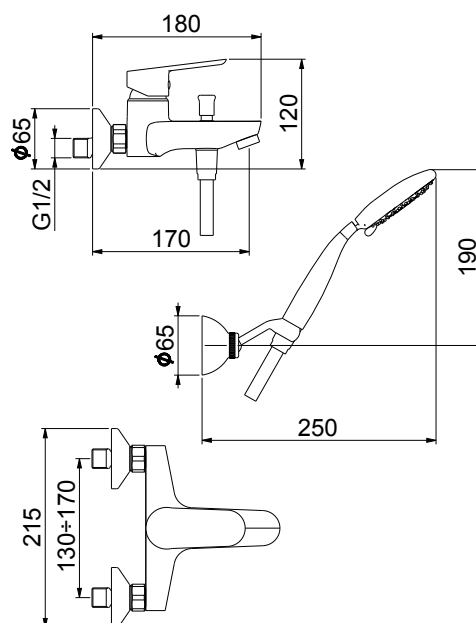

Technical Data Sheet

Series: **Kevon**

Article code: **81CR8150**

Description:

Bath mixer with shower set.

Materials:

Brass

Surface finish Chrome:

14 micron Nickel

0.3 microm Chrome

Finishings

CR

NN

Features

Cartridge diam. 35 mm with 2 ceramic disks, with 25° opening angle, and 90° mixing angle. We use only certified white lubricant into our mixers and cartridges.

Aerator Male thread 24x1

Forged solid brass wall connector with brass rosette
Long ¾ nut for wall connection
150 mm wheelbase body with adjusting wall connector from 130mm to 170mm

Automatic solid brass diverter with stainless steel spring
90° turning locking diverter to be also used in case of low pressure

Suitable for electrical water heater

Technical Data Sheet

01	Aerator M24x1	/
02	3/4 nut	Brass
03	Cartridge Ø35 mm	/
04	Cap	Chrome ABS
05	Body	Brass
06	Diverter	Brass
07	Wall holder	Brass
08	Flexible cm 150	/
09	Shower hand	Chrome ABS
10	Plate with excentric union	Brass
11	Fischer	/
12	Locking nut	Brass
13	Gasket	Fiber
14	Lever	Zamac
15	Seat 18x19	Brass
16	Plaquette	Chrome ABS
17	Screw M5x6	Steel