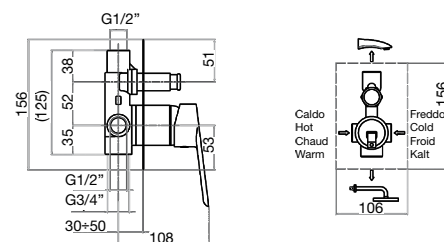

Features

Cartridge diam. 42 mm with 2 ceramic disks,
with 25° opening angle, and 90° mixing angle.
We use only certified white lubricant into our
mixers and cartridges.

Cast solid brass body
Brass ½ screwed connection easy to be changed

1 mm stainless steel plate
Stainless steel shower head

Suitable for electrical water heater