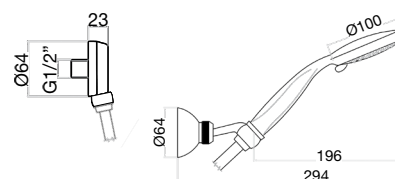

Features

Cartridge diam. 42 mm with 2 ceramic disks,
with 25° opening angle, and 90° mixing angle.
We use only certified white lubricant into our
mixers and cartridges.

Cast solid brass body
Brass ½ screwed connection easy to be changed

1 mm stainless steel plate
Stainless steel shower head

Suitable for electrical water heater