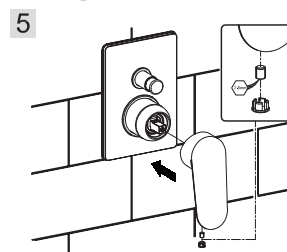

Technical Data Sheet

Cleaning recommendation for products and care of finish

Chrome: the chrome surfaces can be cleaned with a mild detergent or with neutral soap and water.

Color finishes: taps with colored finishes should be cleaned only with a cloth and water.

Never use detergents containing mineral acids (ex. hydrochloric acid), aggressive acids (ex. acetic acid), bases (ex. ammonia) phosphoric acid or other aggressive substances, as they can cause significant damage.