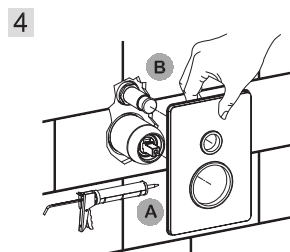

Technical Data Sheet

Cleaning recommendation for products and care of finish

Chrome: the chrome surfaces can be cleaned with a mild detergent or with neutral soap and water.

Color finishes: taps with colored finishes should be cleaned only with a cloth and water.

Never use detergents containing mineral acids (ex. hydrochloric acid), aggressive acids (ex. acetic acid), bases (ex. ammonia) phosphoric acid or other aggressive substances, as they can cause significant damage.