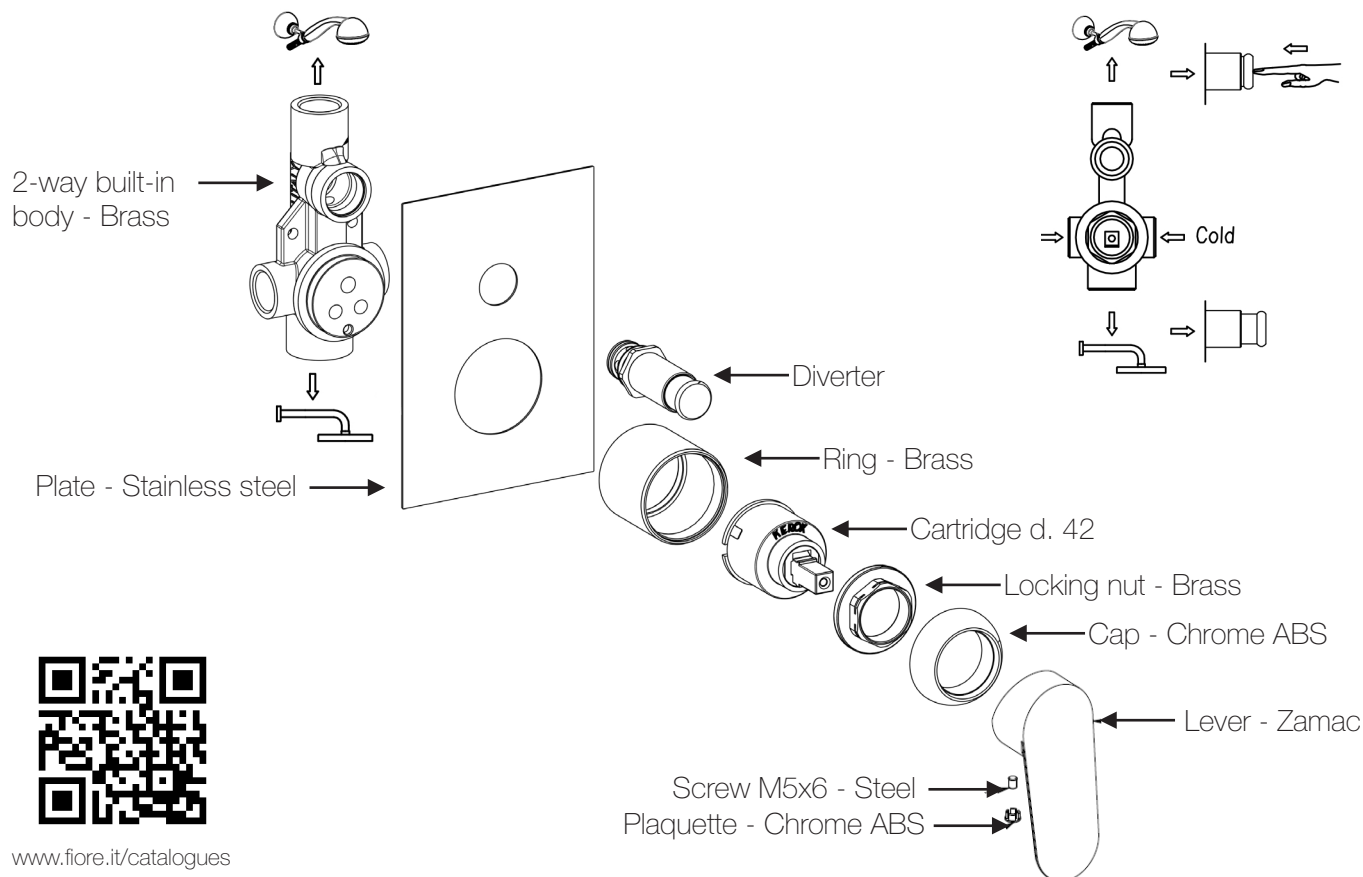

Technical Data Sheet

Series: **Kevon**

Article code: **81NN7557**

Description:

2-way built-in shower mixer with diverter,
Ø200 mm stainless steel ultra-thin shower head, massage
shower with holder, flex and intake of water

Features

Cartridge diam. 42 mm with 2 ceramic disks,
with 25° opening angle, and 90° mixing angle.
We use only certified white lubricant into our
mixers and cartridges.

Cast solid brass body
Brass ½ screwed connection easy to be changed

1 mm stainless steel plate
Stainless steel shower head

Suitable for electrical water heater

Technical Data Sheet

Cleaning recommendation for products and care of finish

Chrome: the chrome surfaces can be cleaned with a mild detergent or with neutral soap and water.