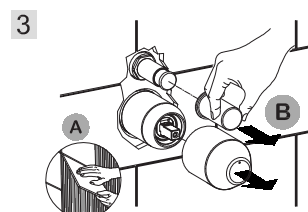

Technical Data Sheet

Cleaning recommendation for products and care of finish

Chrome: the chrome surfaces can be cleaned with a mild detergent or with neutral soap and water.

Color finishes: taps with colored finishes should be cleaned only with a cloth and water.

Never use detergents containing mineral acids (ex. hydrochloric acid), aggressive acids (ex. acetic acid), bases (ex. ammonia) phosphoric acid or other aggressive substances, as they can cause significant damage.