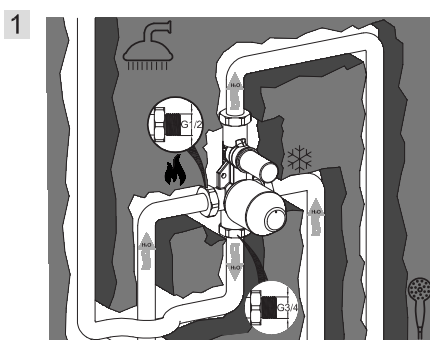

Technical Data Sheet

Series: **Kevon**

Article code: **81NN7557**

Description:

2-way built-in shower mixer with diverter,
Ø200 mm stainless steel ultra-thin shower head, massage
shower with holder, flex and intake of water

Features

Cartridge diam. 42 mm with 2 ceramic disks,
with 25° opening angle, and 90° mixing angle.
We use only certified white lubricant into our
mixers and cartridges.

Cast solid brass body
Brass ½ screwed connection easy to be changed

1 mm stainless steel plate
Stainless steel shower head

Suitable for electrical water heater

Technical Data Sheet

Cleaning recommendation for products and care of finish

Chrome: the chrome surfaces can be cleaned with a mild detergent or with neutral soap and water.