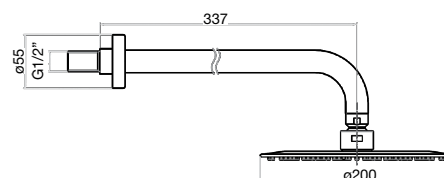

Features

Cartridge diam. 42 mm with 2 ceramic disks,
with 25° opening angle, and 90° mixing angle.
We use only certified white lubricant into our
mixers and cartridges.

Cast solid brass body
Brass ½ screwed connection easy to be changed

1 mm stainless steel plate
Stainless steel shower head

Suitable for electrical water heater