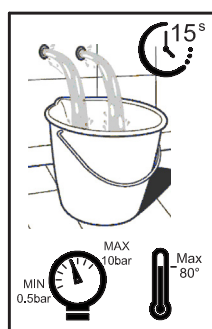

Technical Data Sheet

Series: **Kevon**

Article code: **81NN7557**

Description:

2-way built-in shower mixer with diverter,
Ø200 mm stainless steel ultra-thin shower head, massage
shower with holder, flex and intake of water

Features

Cartridge diam. 42 mm with 2 ceramic disks,
with 25° opening angle, and 90° mixing angle.
We use only certified white lubricant into our
mixers and cartridges.

Cast solid brass body
Brass ½ screwed connection easy to be changed

1 mm stainless steel plate
Stainless steel shower head

Suitable for electrical water heater

Technical Data Sheet

Cleaning recommendation for products and care of finish

Chrome: the chrome surfaces can be cleaned with a mild detergent or with neutral soap and water.