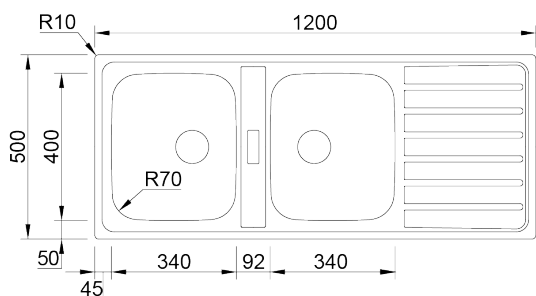

URBAN 120

Reversible sink with two bowls of 70mm radius for inset installation. Includes a practical overflow "FIRST" at the central area of the sink top that offers an innovative way to drain the liquids.

FINISHINGS:

- Polished

Technical Details

What you need to know

External Measure	1200x500mm
Bowls Measure	340x400/340x400mm
Depth	200mm
Package	Individual Box
Cabinet Size	900mm

Cutout Sizes

Inset Installation