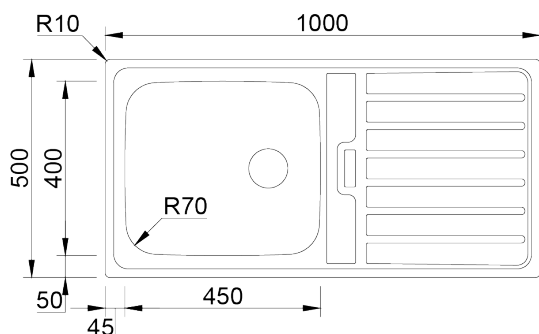

URBAN 105

Reversible sink with a bowl of 70mm radius for inset installation. Includes a practical overflow "FIRST" at the central area of the sink top that offers an innovative way to drain the liquids.

FINISHINGS:

- Polished

Technical Details

What you need to know

| | |
|------------------|----------------|
| External Measure | 1000x500mm |
| Bowls Measure | 450x400mm |
| Depth | 200mm |
| Package | Individual Box |
| Cabinet Size | 600mm |

Cutout Sizes

Inset Installation