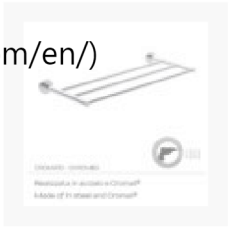

FELCE SHELF FOR TOWELS CHROMED

F E 4 4

SHELF FOR TOWELS

GEDY

With SCREW

MATERIAL

STEEL, CROMALL®

FINISHES AVAILABLE