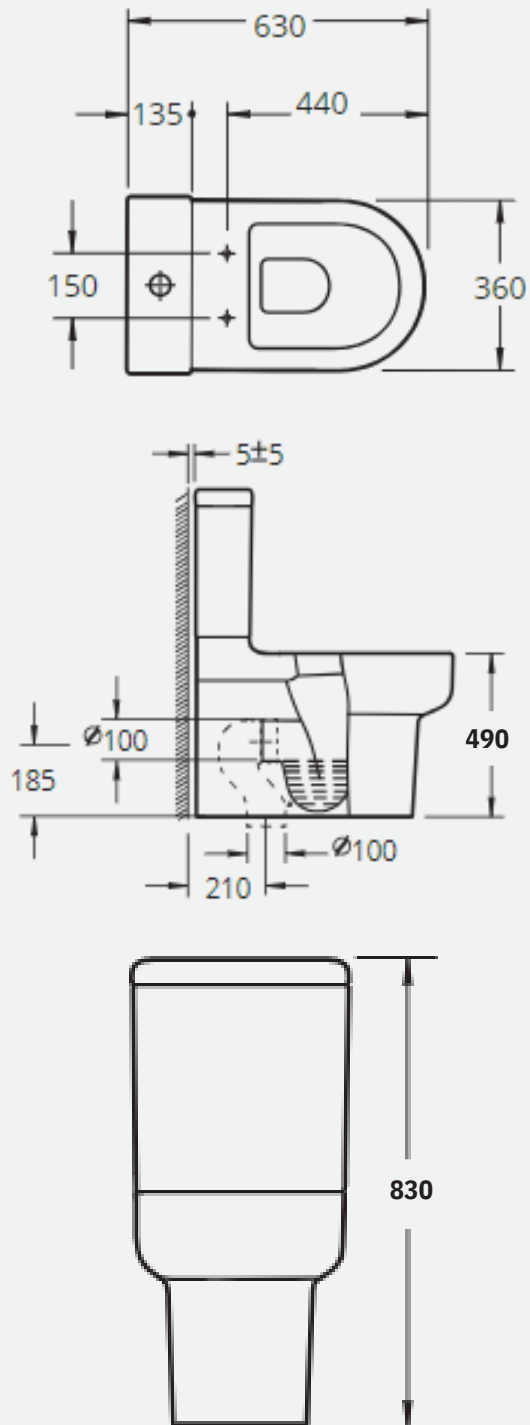

MODEL NO.CT10128A

WC Toilet & Tank Special (disabled)

SIZE: 830*490*360MM

COLOR: White

WEIGHT: 30 Kg

castleware
sanitary ware

Universal outlet pan (P-trap and S-trap)
UF seat cover,
soft-closing and quick release model,
As option: PP seat cover

- Side floor fixing kit
- As option: S-trap 140MM, S-trap 210MM