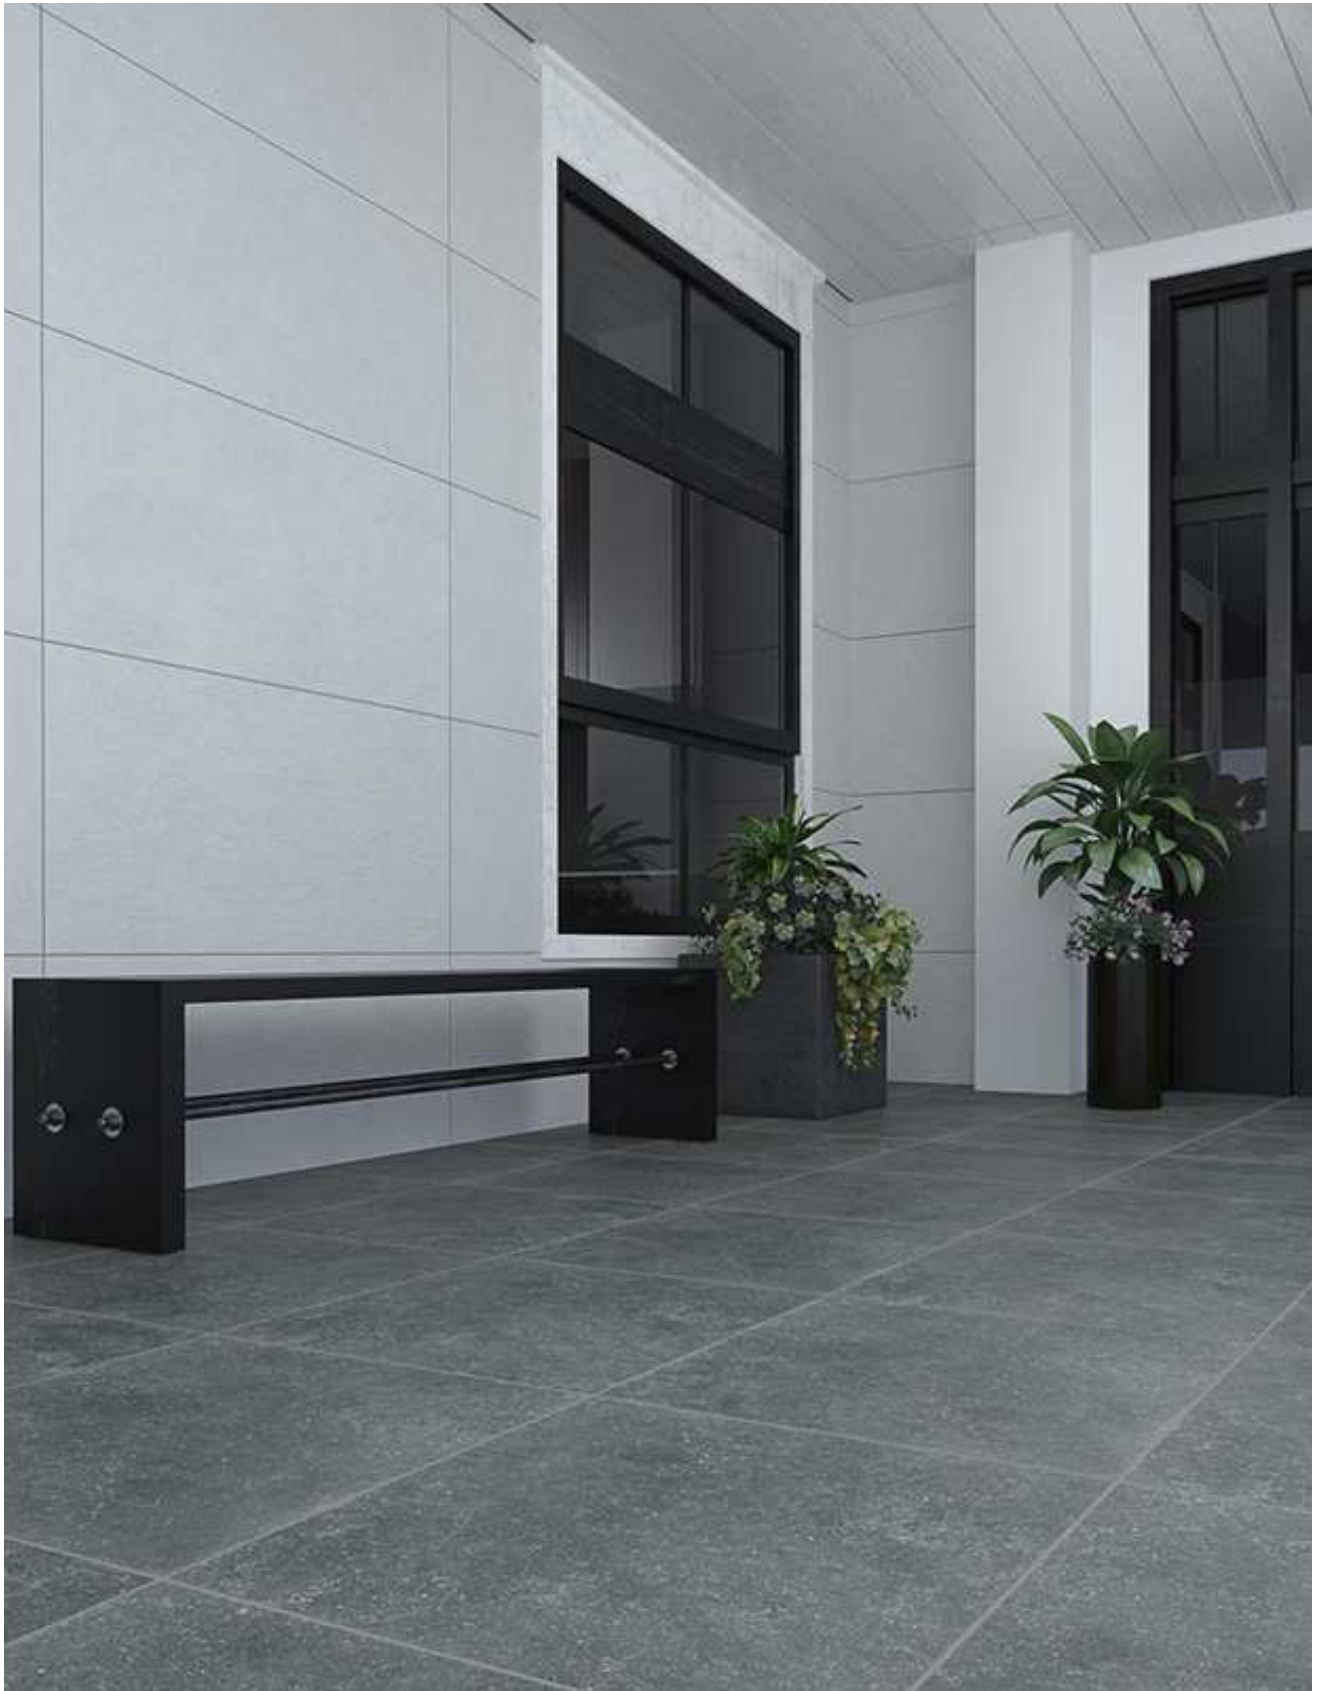

CR. BELGIO
61x61cm

Advantages

Excellent flooring choice, it is highly durable and suitable for high-traffic areas as well as Parking areas.

Hygiene

Suited for any environment where hygiene is essential.